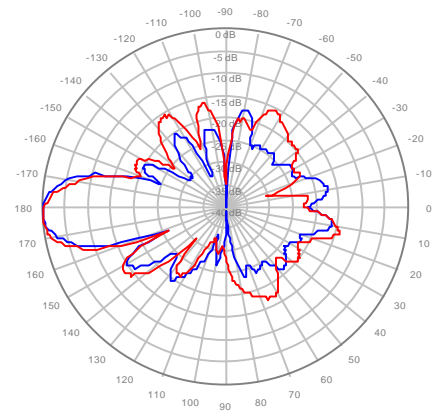

4U4MT360X06F20S0 Y3, ±Ports 1920-2200MHz