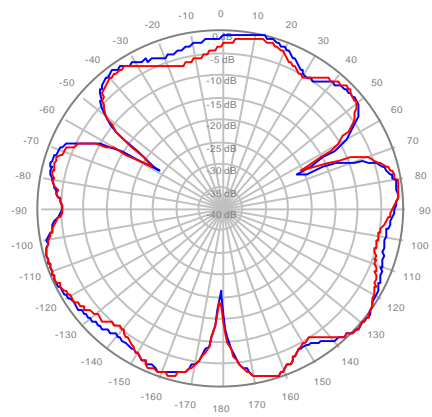

4U4MT360X06F40S0 Y2, ±Ports 1695-1880MHz

4U4MT360X06F40S0 Y3, ±Ports 1695-1880MHz

4U4MT360X06F40S0 Y4, ±Ports 1695-1880MHz

4U4MT360X06F60S0 Y1, ±Ports 1695-1880MHz

4U4MT360X06F60S0 Y2, ±Ports 1695-1880MHz