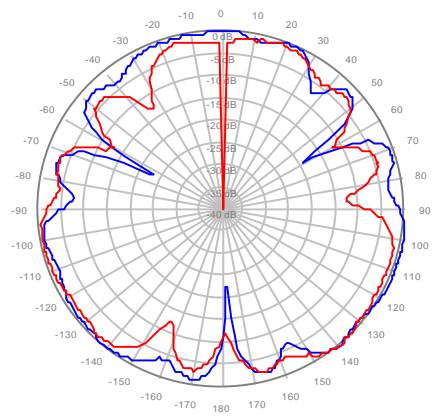

4U4MT360X06F40S0 Y2, ±Ports 2300-2700MHz