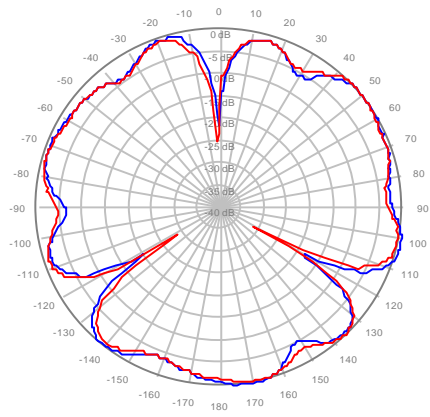

4U4MT360X06F60S0 Y3, ±Ports 1850-1990MHz