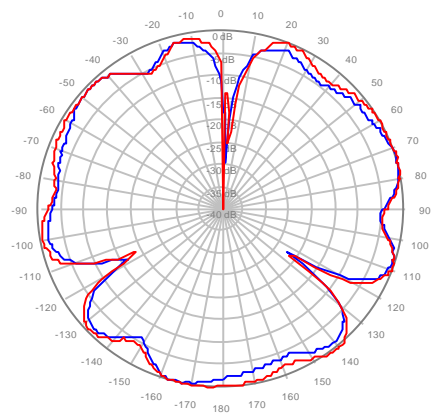

4U4MT360X06F20S0 Y4, ±Ports 1850-1990MHz

4U4MT360X06F40S0 Y1, ±Ports 1850-1990MHz

4U4MT360X06F40S0 Y2, ±Ports 1850-1990MHz

4U4MT360X06F40S0 Y3, ±Ports 1850-1990MHz

4U4MT360X06F40S0 Y4, ±Ports 1850-1990MHz