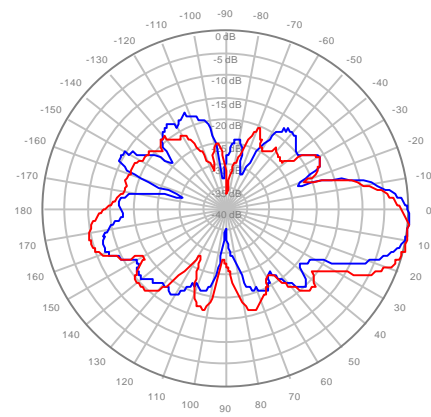

4U4MT360X06F40S0 Y2, ±Ports 1695-1880MHz

4U4MT360X06F40S0 Y3, ±Ports 1695-1880MHz

4U4MT360X06F40S0 Y4, ±Ports 1695-1880MHz

4U4MT360X06F60S0 Y1, ±Ports 1695-1880MHz

4U4MT360X06F60S0 Y2, ±Ports 1695-1880MHz