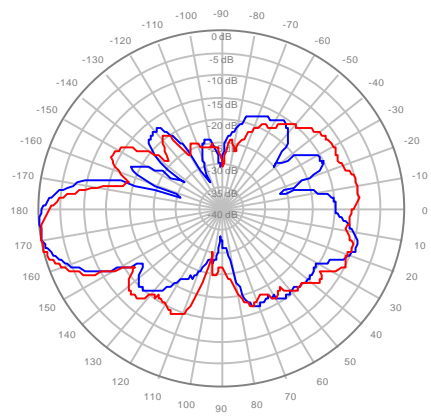

4U4MT360X06F60S0 Y4, ±Ports 1695-1880MHz