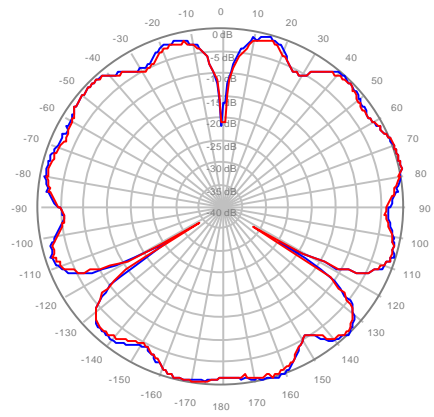

4U4MT360X06F20S0 Y3, ±Ports 1920-2200MHz