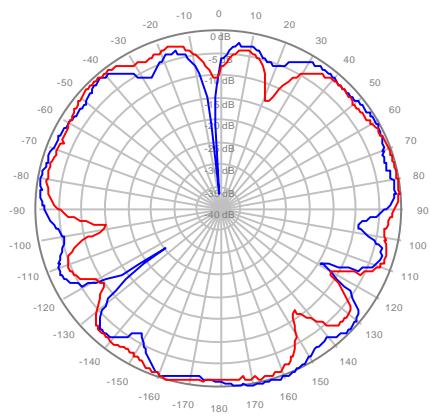

4U4MT360X06F60S0 Y4, ±Ports 2300-2700MHz