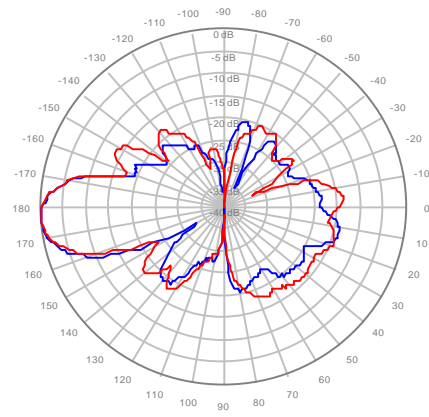

4U4MT360X06F20S0 Y4, ±Ports 1850-1990MHz

4U4MT360X06F40S0 Y1, ±Ports 1850-1990MHz

4U4MT360X06F40S0 Y2, ±Ports 1850-1990MHz

4U4MT360X06F40S0 Y3, ±Ports 1850-1990MHz

4U4MT360X06F40S0 Y4, ±Ports 1850-1990MHz