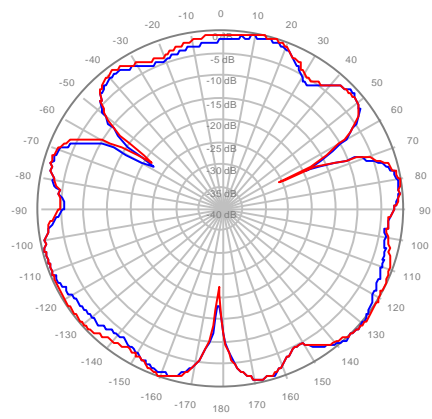

4U4MT360X06F40S0 Y2, ±Ports 1850-1990MHz