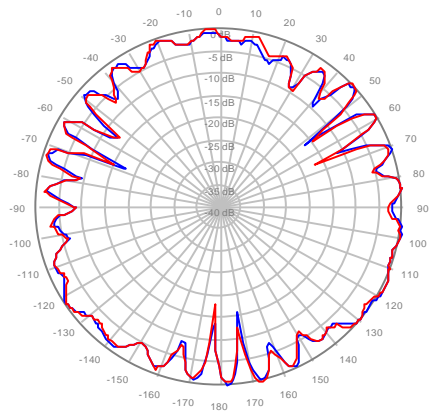

4U4MT360X06F00S0 V1, ±Ports 5150-5925MHz