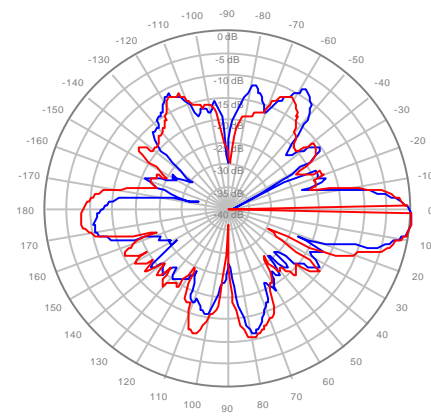

4U4MT360X06F40S0 Y2, ±Ports 2300-2700MHz