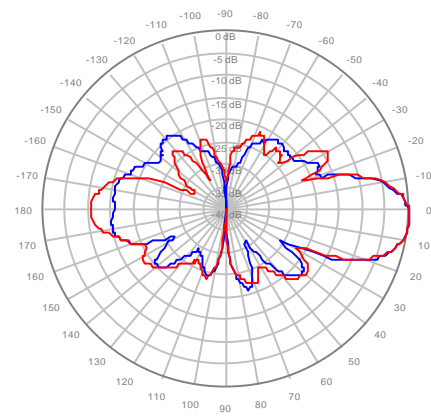

4U4MT360X06Fxys0 Patterns
26October2018

4U4MT360X06F20S0 Y1, ±Ports 1695-1880MHz

4U4MT360X06F20S0 Y2, ±Ports 1695-1880MHz

4U4MT360X06F20S0 Y3, ±Ports 1695-1880MHz

4U4MT360X06F20S0 Y4, ±Ports 1695-1880MHz

4U4MT360X06F40S0 Y1, ±Ports 1695-1880MHz