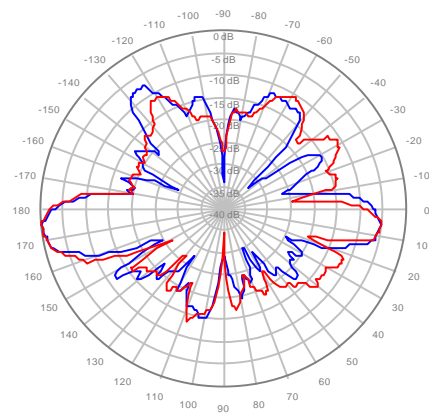

4U4MT360X06F60S0 Y4, ±Ports 2300-2700MHz