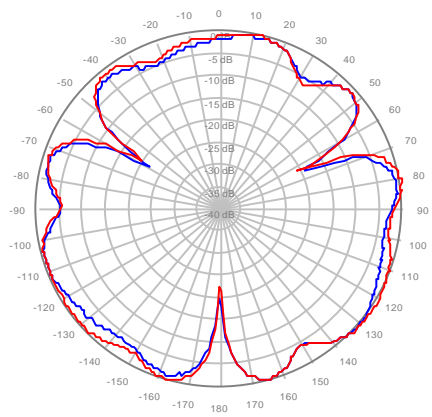

4U4MT360X06F60S0 Y2, ±Ports 1850-1990MHz