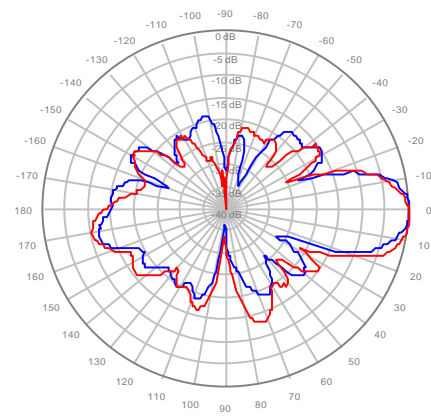

4U4MT360X06Fxys0 Patterns
26October2018

4U4MT360X06F20S0 Y1, ±Ports 1695-1880MHz

4U4MT360X06F20S0 Y2, ±Ports 1695-1880MHz

4U4MT360X06F20S0 Y3, ±Ports 1695-1880MHz

4U4MT360X06F20S0 Y4, ±Ports 1695-1880MHz

4U4MT360X06F40S0 Y1, ±Ports 1695-1880MHz