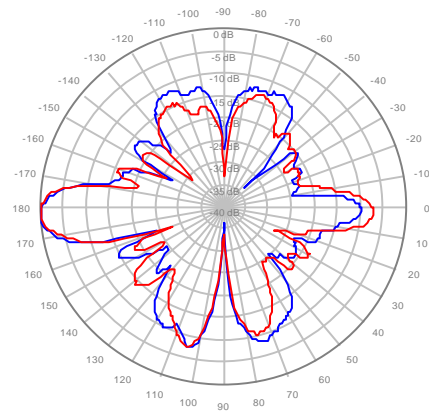

4U4MT360X06F60S0 Y4, ±Ports 1920-2200MHz

4U4MT360X06F20S0 Y1, ±Ports 2300-2700MHz

4U4MT360X06F20S0 Y2, ±Ports 2300-2700MHz

4U4MT360X06F20S0 Y3, ±Ports 2300-2700MHz

4U4MT360X06F20S0 Y4, ±Ports 2300-2700MHz