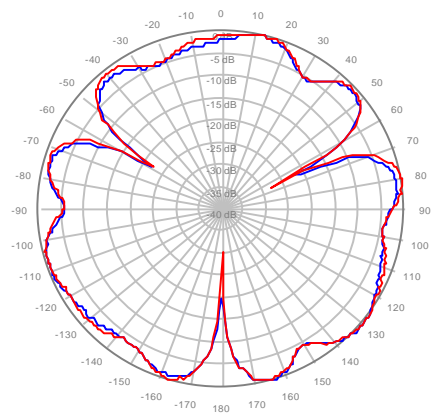

4U4MT360X06F60S0 Y3, ±Ports 1695-1880MHz

4U4MT360X06F60S0 Y4, ±Ports 1695-1880MHz

4U4MT360X06F20S0 Y1, ±Ports 1850-1990MHz

4U4MT360X06F20S0 Y2, ±Ports 1850-1990MHz

4U4MT360X06F20S0 Y3, ±Ports 1850-1990MHz