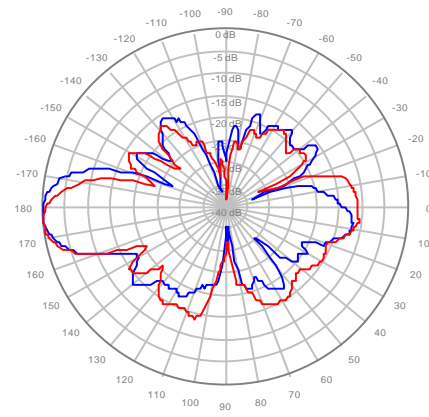

4U4MT360X06F20S0 Y4, ±Ports 1850-1990MHz