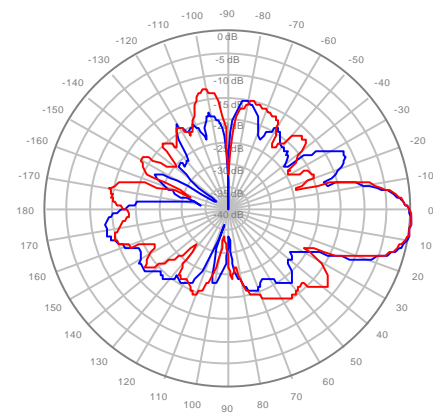

4U4MT360X06F20S0 Y2, ±Ports 1920-2200MHz

4U4MT360X06F20S0 Y3, ±Ports 1920-2200MHz

4U4MT360X06F20S0 Y4, ±Ports 1920-2200MHz

4U4MT360X06F40S0 Y1, ±Ports 1920-2200MHz

4U4MT360X06F40S0 Y2, ±Ports 1920-2200MHz