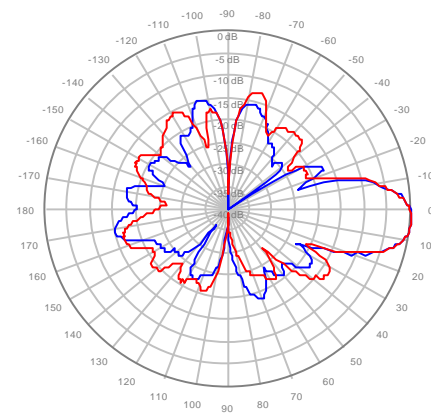

4U4MT360X06F20S0 Y2, ±Ports 1920-2200MHz

4U4MT360X06F20S0 Y3, ±Ports 1920-2200MHz

4U4MT360X06F20S0 Y4, ±Ports 1920-2200MHz

4U4MT360X06F40S0 Y1, ±Ports 1920-2200MHz

4U4MT360X06F40S0 Y2, ±Ports 1920-2200MHz