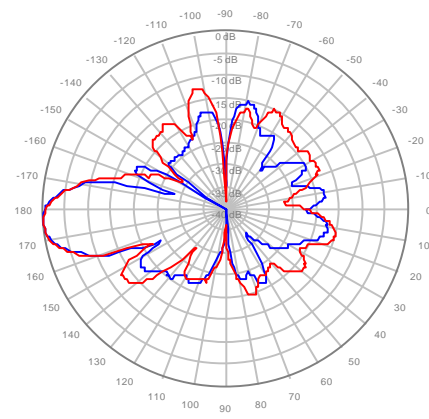

4U4MT360X06F40S0 Y3, ±Ports 1920-2200MHz