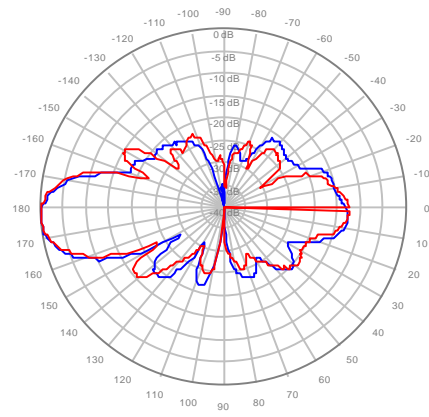

4U4MT360X06F40S0 Y3, ±Ports 1695-1880MHz