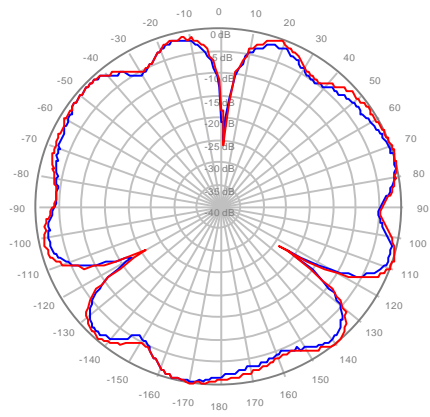

4U4MT360X06F20S0 Y4, ±Ports 1850-1990MHz