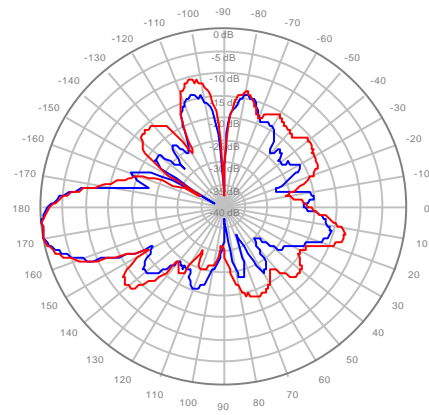

4U4MT360X06F40S0 Y3, ±Ports 1920-2200MHz

4U4MT360X06F40S0 Y4, ±Ports 1920-2200MHz

4U4MT360X06F60S0 Y1, ±Ports 1920-2200MHz

4U4MT360X06F60S0 Y2, ±Ports 1920-2200MHz

4U4MT360X06F60S0 Y3, ±Ports 1920-2200MHz