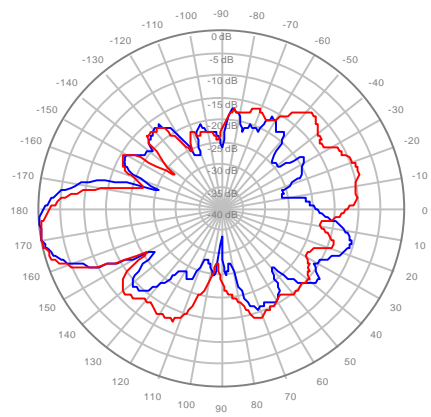

4U4MT360X06F60S0 Y1, ±Ports 1850-1990MHz

4U4MT360X06F60S0 Y2, ±Ports 1850-1990MHz

4U4MT360X06F60S0 Y3, ±Ports 1850-1990MHz

4U4MT360X06F60S0 Y4, ±Ports 1850-1990MHz

4U4MT360X06F20S0 Y1, ±Ports 1920-2200MHz