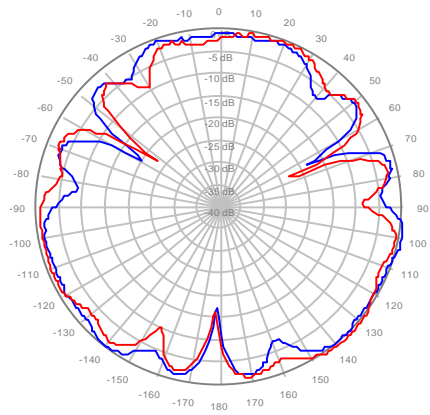

4U4MT360X06F40S0 Y1, ±Ports 2300-2700MHz