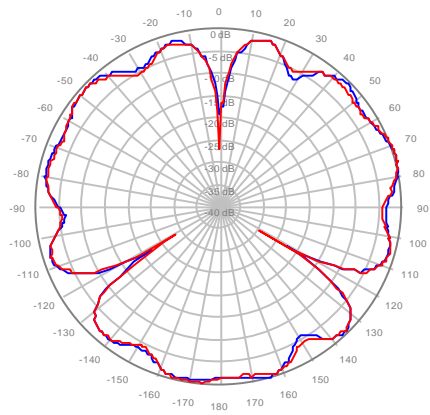

4U4MT360X06F40S0 Y3, ±Ports 1920-2200MHz

4U4MT360X06F40S0 Y4, ±Ports 1920-2200MHz

4U4MT360X06F60S0 Y1, ±Ports 1920-2200MHz

4U4MT360X06F60S0 Y2, ±Ports 1920-2200MHz

4U4MT360X06F60S0 Y3, ±Ports 1920-2200MHz