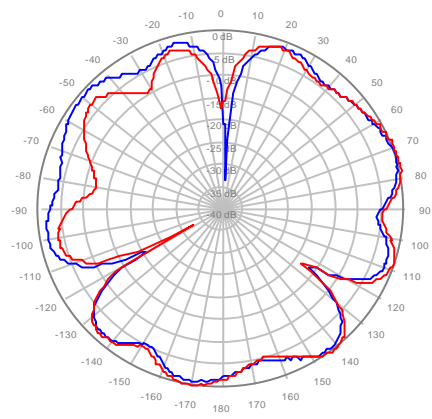

4U4MT360X06F60S0 Y4, ±Ports 1695-1880MHz