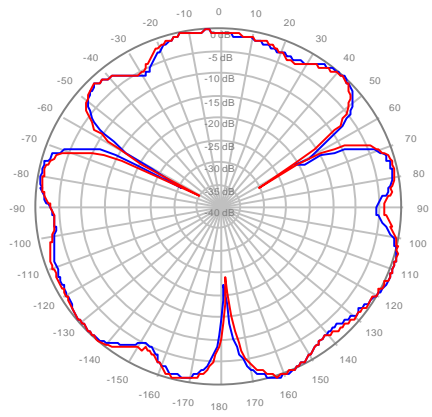

4U4MT360X06F60S0 Y1, ±Ports 1850-1990MHz