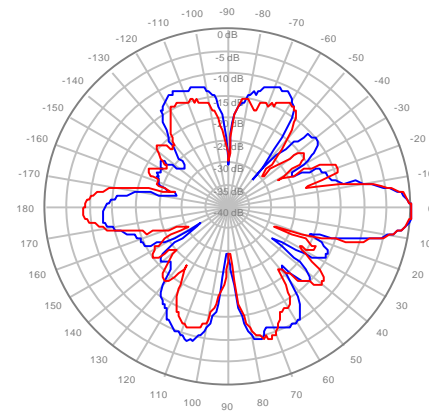

4U4MT360X06F20S0 Y1, ±Ports 2300-2700MHz