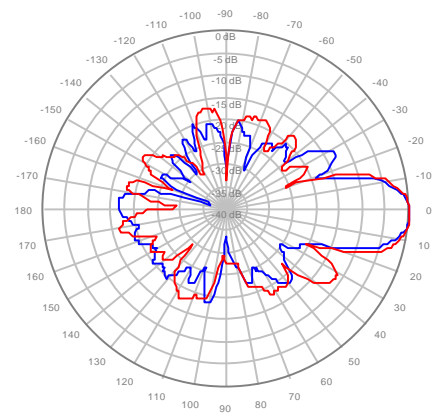

4U4MT360X06F20S0 Y2, ±Ports 1920-2200MHz