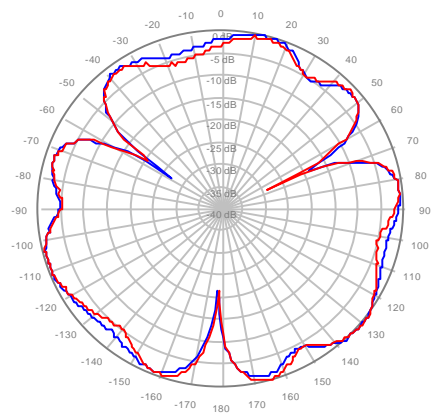

4U4MT360X06F40S0 Y2, ±Ports 1695-1880MHz