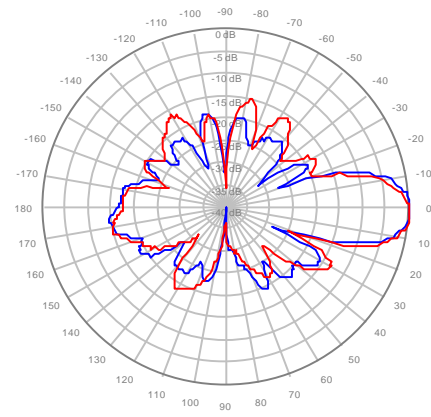

4U4MT360X06F60S0 Y1, ±Ports 1850-1990MHz

4U4MT360X06F60S0 Y2, ±Ports 1850-1990MHz

4U4MT360X06F60S0 Y3, ±Ports 1850-1990MHz

4U4MT360X06F60S0 Y4, ±Ports 1850-1990MHz

4U4MT360X06F20S0 Y1, ±Ports 1920-2200MHz