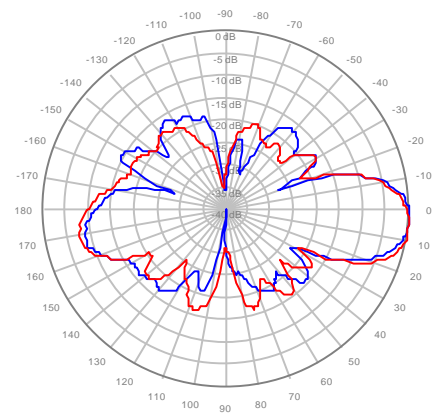

4U4MT360X06F40S0 Y2, ±Ports 1695-1880MHz