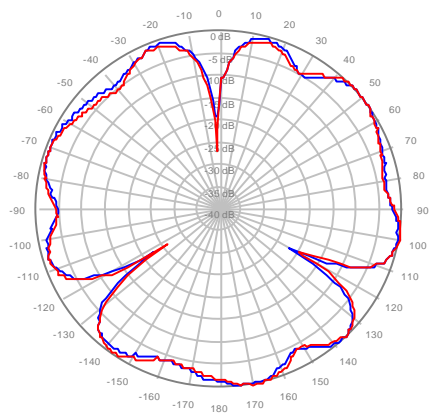

4U4MT360X06F60S0 Y3, ±Ports 1695-1880MHz