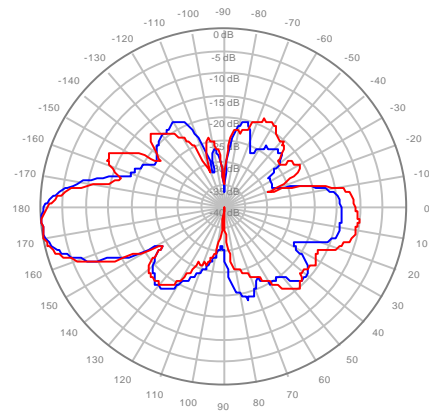

4U4MT360X06F60S0 Y3, ±Ports 1850-1990MHz