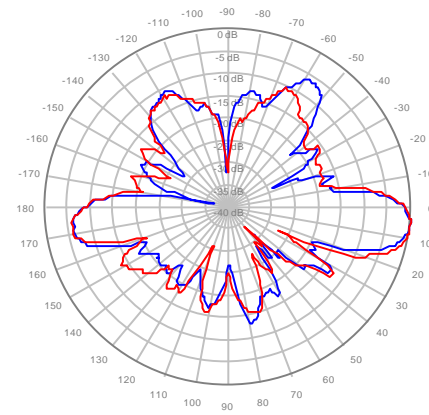

4U4MT360X06F60S0 Y2, ±Ports 2300-2700MHz