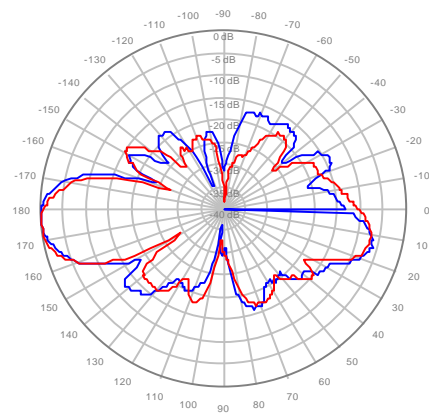

4U4MT360X06F40S0 Y4, ±Ports 1695-1880MHz