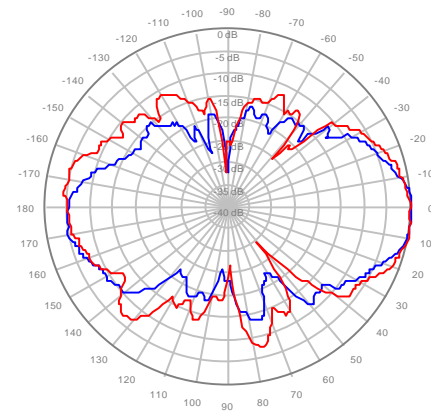

4U4MT360X06F60S0 Y2, ±Ports 2300-2700MHz

4U4MT360X06F60S0 Y3, ±Ports 2300-2700MHz

4U4MT360X06F60S0 Y4, ±Ports 2300-2700MHz

4U4MT360X06F00S0 Y5, ±Ports 3550-3700MHz

4U4MT360X06F00S0 Y6, ±Ports 3550-3700MHz