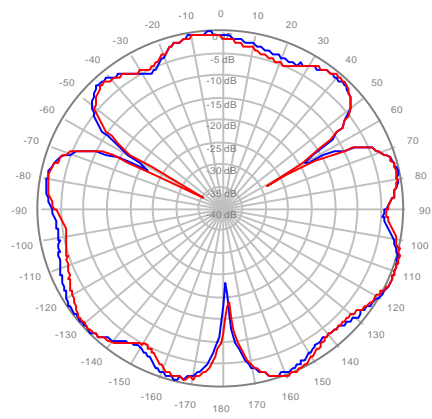

4U4MT360X06Fxys0 Patterns
26October2018

4U4MT360X06F20S0 Y1, ±Ports 1695-1880MHz

4U4MT360X06F20S0 Y2, ±Ports 1695-1880MHz

4U4MT360X06F20S0 Y3, ±Ports 1695-1880MHz

4U4MT360X06F20S0 Y4, ±Ports 1695-1880MHz

4U4MT360X06F40S0 Y1, ±Ports 1695-1880MHz