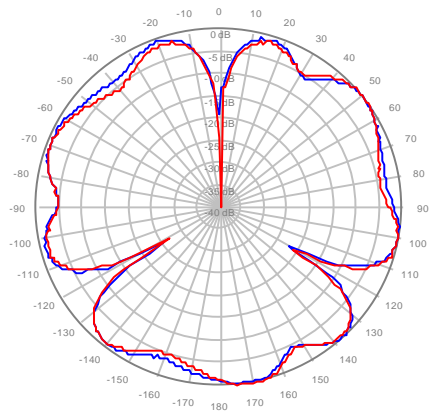

4U4MT360X06F40S0 Y3, ±Ports 1695-1880MHz