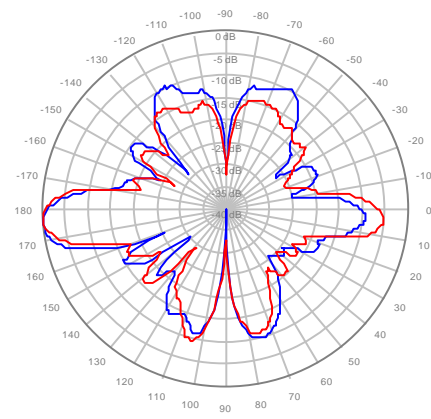

4U4MT360X06F40S0 Y3, ±Ports 2300-2700MHz