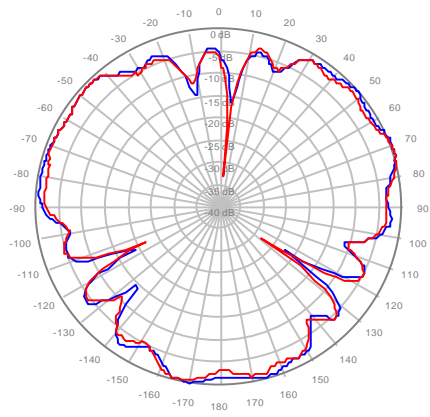

4U4MT360X06F60S0 Y2, ±Ports 2300-2700MHz

4U4MT360X06F60S0 Y3, ±Ports 2300-2700MHz

4U4MT360X06F60S0 Y4, ±Ports 2300-2700MHz

4U4MT360X06F00S0 Y5, ±Ports 3550-3700MHz

4U4MT360X06F00S0 Y6, ±Ports 3550-3700MHz