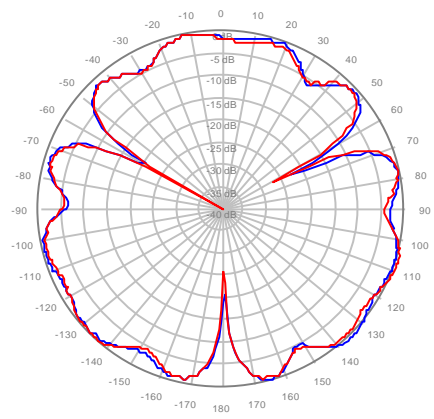

4U4MT360X06F20S0 Y2, ±Ports 1920-2200MHz