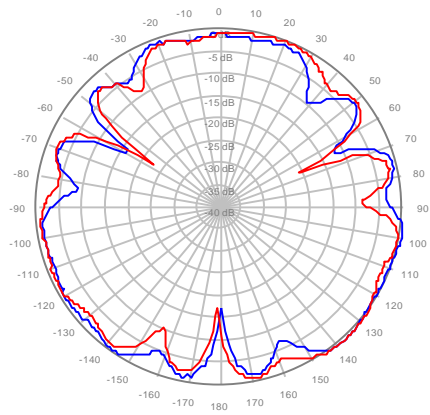

4U4MT360X06F20S0 Y1, ±Ports 2300-2700MHz