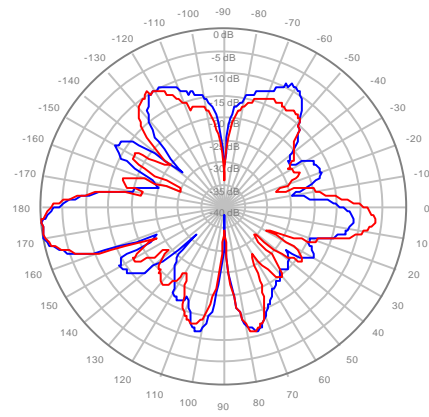

4U4MT360X06F60S0 Y3, ±Ports 2300-2700MHz