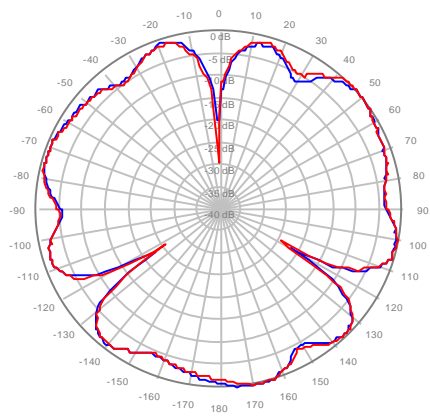

4U4MT360X06F60S0 Y3, ±Ports 1695-1880MHz

4U4MT360X06F60S0 Y4, ±Ports 1695-1880MHz

4U4MT360X06F20S0 Y1, ±Ports 1850-1990MHz

4U4MT360X06F20S0 Y2, ±Ports 1850-1990MHz

4U4MT360X06F20S0 Y3, ±Ports 1850-1990MHz