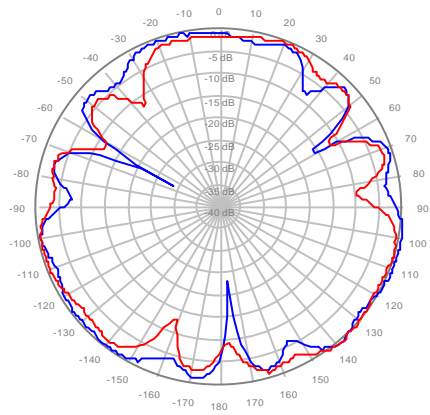

4U4MT360X06F60S0 Y2, ±Ports 2300-2700MHz