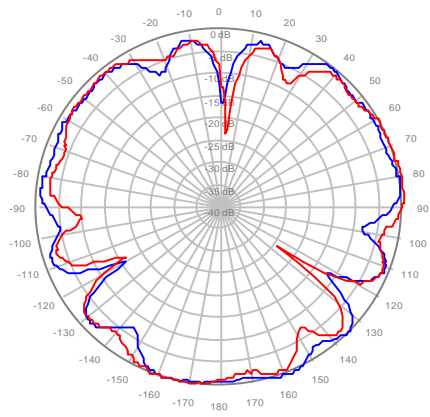

4U4MT360X06F60S0 Y4, ±Ports 1920-2200MHz

4U4MT360X06F20S0 Y1, ±Ports 2300-2700MHz

4U4MT360X06F20S0 Y2, ±Ports 2300-2700MHz

4U4MT360X06F20S0 Y3, ±Ports 2300-2700MHz

4U4MT360X06F20S0 Y4, ±Ports 2300-2700MHz