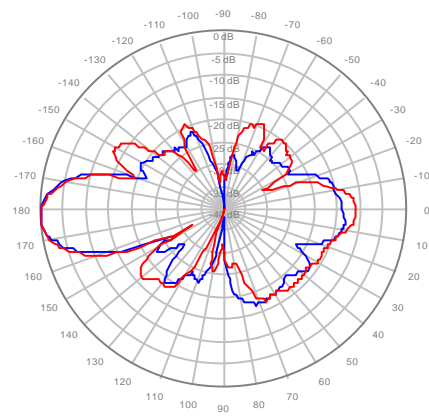

4U4MT360X06F60S0 Y3, ±Ports 1695-1880MHz

4U4MT360X06F60S0 Y4, ±Ports 1695-1880MHz

4U4MT360X06F20S0 Y1, ±Ports 1850-1990MHz

4U4MT360X06F20S0 Y2, ±Ports 1850-1990MHz

4U4MT360X06F20S0 Y3, ±Ports 1850-1990MHz