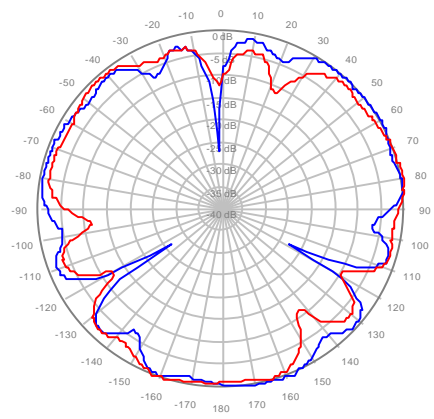

4U4MT360X06F40S0 Y1, ±Ports 2300-2700MHz

4U4MT360X06F40S0 Y2, ±Ports 2300-2700MHz

4U4MT360X06F40S0 Y3, ±Ports 2300-2700MHz

4U4MT360X06F40S0 Y4, ±Ports 2300-2700MHz

4U4MT360X06F60S0 Y1, ±Ports 2300-2700MHz