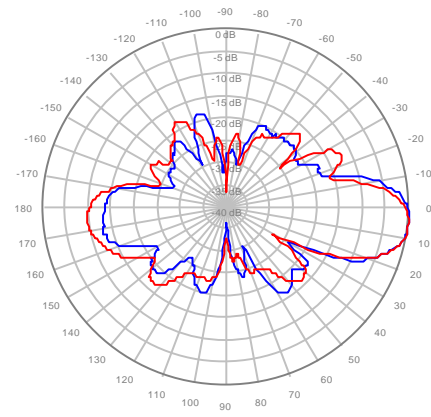

4U4MT360X06F60S0 Y1, ±Ports 1850-1990MHz