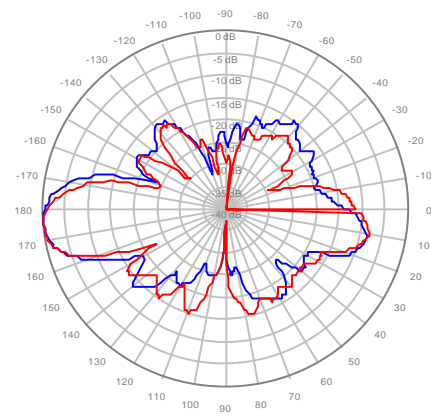

4U4MT360X06F20S0 Y4, ±Ports 1850-1990MHz

4U4MT360X06F40S0 Y1, ±Ports 1850-1990MHz

4U4MT360X06F40S0 Y2, ±Ports 1850-1990MHz

4U4MT360X06F40S0 Y3, ±Ports 1850-1990MHz

4U4MT360X06F40S0 Y4, ±Ports 1850-1990MHz