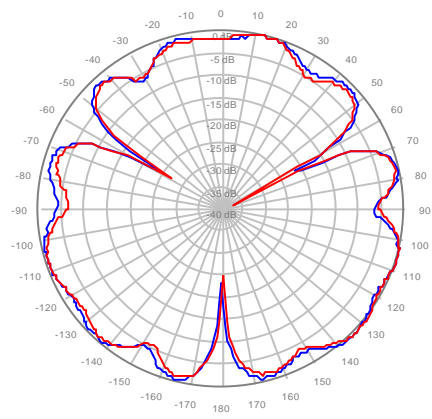

4U4MT360X06F20S0 Y2, ±Ports 1920-2200MHz

4U4MT360X06F20S0 Y3, ±Ports 1920-2200MHz

4U4MT360X06F20S0 Y4, ±Ports 1920-2200MHz

4U4MT360X06F40S0 Y1, ±Ports 1920-2200MHz

4U4MT360X06F40S0 Y2, ±Ports 1920-2200MHz