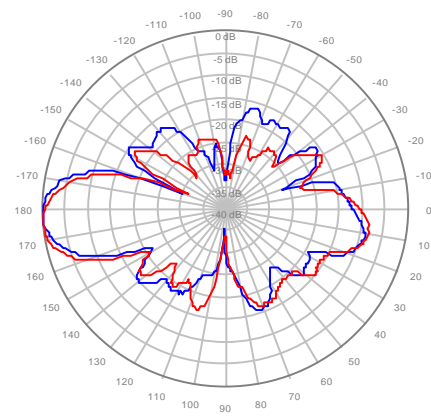

4U4MT360X06Fxys0 Patterns
26October2018

4U4MT360X06F20S0 Y1, ±Ports 1695-1880MHz

4U4MT360X06F20S0 Y2, ±Ports 1695-1880MHz

4U4MT360X06F20S0 Y3, ±Ports 1695-1880MHz

4U4MT360X06F20S0 Y4, ±Ports 1695-1880MHz

4U4MT360X06F40S0 Y1, ±Ports 1695-1880MHz