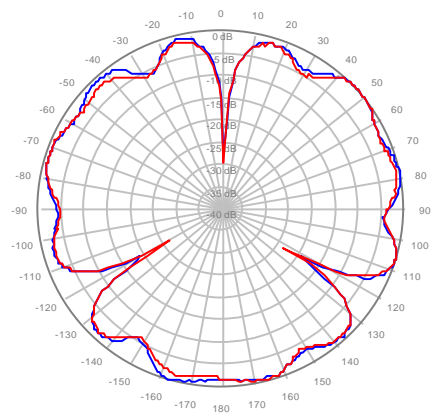

4U4MT360X06F20S0 Y4, ±Ports 1920-2200MHz