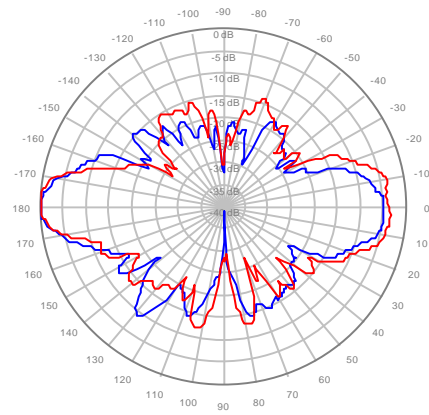

4U4MT360X06F00S0 V1, ±Ports 5150-5925MHz