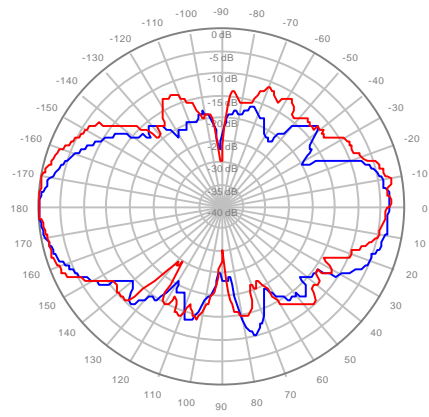

4U4MT360X06F60S0 Y2, ±Ports 2300-2700MHz

4U4MT360X06F60S0 Y3, ±Ports 2300-2700MHz

4U4MT360X06F60S0 Y4, ±Ports 2300-2700MHz

4U4MT360X06F00S0 Y5, ±Ports 3550-3700MHz

4U4MT360X06F00S0 Y6, ±Ports 3550-3700MHz