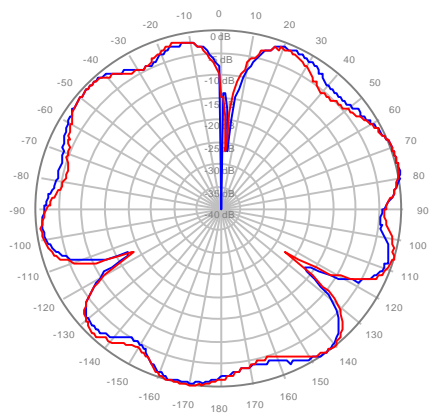

4U4MT360X06F40S0 Y4, ±Ports 1695-1880MHz