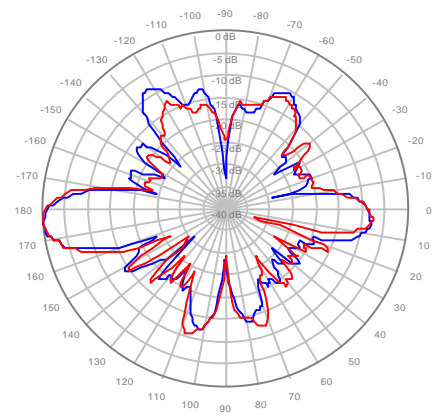

4U4MT360X06F40S0 Y1, ±Ports 2300-2700MHz

4U4MT360X06F40S0 Y2, ±Ports 2300-2700MHz

4U4MT360X06F40S0 Y3, ±Ports 2300-2700MHz

4U4MT360X06F40S0 Y4, ±Ports 2300-2700MHz

4U4MT360X06F60S0 Y1, ±Ports 2300-2700MHz