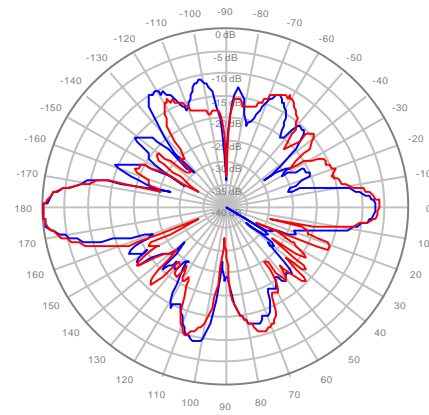

4U4MT360X06F60S0 Y4, ±Ports 1920-2200MHz

4U4MT360X06F20S0 Y1, ±Ports 2300-2700MHz

4U4MT360X06F20S0 Y2, ±Ports 2300-2700MHz

4U4MT360X06F20S0 Y3, ±Ports 2300-2700MHz

4U4MT360X06F20S0 Y4, ±Ports 2300-2700MHz