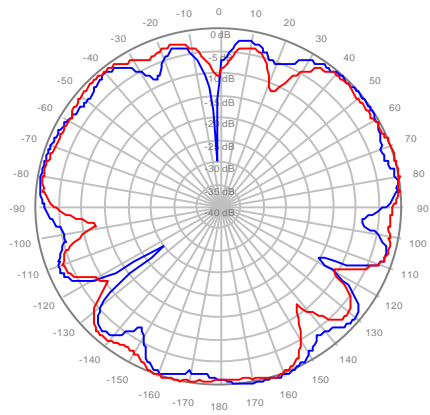

4U4MT360X06F60S0 Y4, ±Ports 1920-2200MHz

4U4MT360X06F20S0 Y1, ±Ports 2300-2700MHz

4U4MT360X06F20S0 Y2, ±Ports 2300-2700MHz

4U4MT360X06F20S0 Y3, ±Ports 2300-2700MHz

4U4MT360X06F20S0 Y4, ±Ports 2300-2700MHz