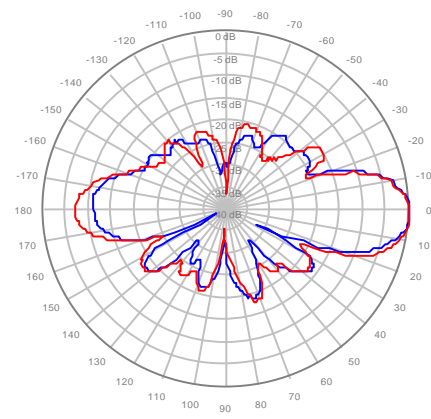

4U4MT360X06Fxys0 Patterns
26October2018

4U4MT360X06F20S0 Y1, ±Ports 1695-1880MHz

4U4MT360X06F20S0 Y2, ±Ports 1695-1880MHz

4U4MT360X06F20S0 Y3, ±Ports 1695-1880MHz

4U4MT360X06F20S0 Y4, ±Ports 1695-1880MHz

4U4MT360X06F40S0 Y1, ±Ports 1695-1880MHz