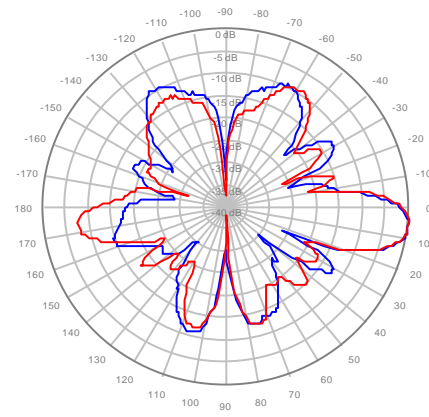

4U4MT360X06F40S0 Y1, ±Ports 2300-2700MHz

4U4MT360X06F40S0 Y2, ±Ports 2300-2700MHz

4U4MT360X06F40S0 Y3, ±Ports 2300-2700MHz

4U4MT360X06F40S0 Y4, ±Ports 2300-2700MHz

4U4MT360X06F60S0 Y1, ±Ports 2300-2700MHz