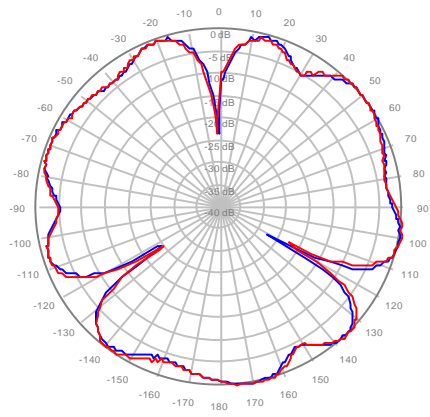

4U4MT360X06Fxys0 Patterns
26October2018

4U4MT360X06F20S0 Y1, ±Ports 1695-1880MHz

4U4MT360X06F20S0 Y2, ±Ports 1695-1880MHz

4U4MT360X06F20S0 Y3, ±Ports 1695-1880MHz

4U4MT360X06F20S0 Y4, ±Ports 1695-1880MHz

4U4MT360X06F40S0 Y1, ±Ports 1695-1880MHz