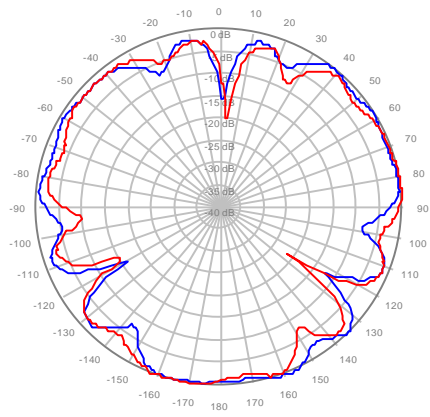

4U4MT360X06F60S0 Y3, ±Ports 2300-2700MHz