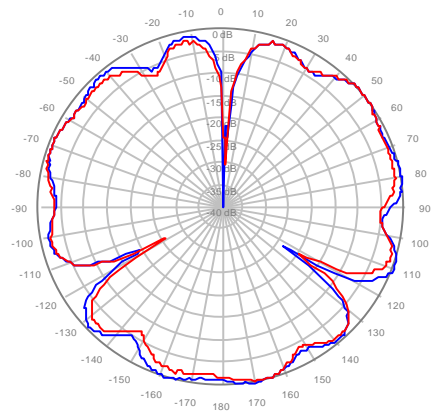

4U4MT360X06F40S0 Y4, ±Ports 1920-2200MHz