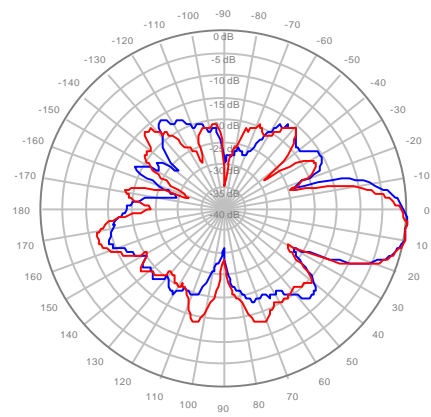

4U4MT360X06F60S0 Y2, ±Ports 1850-1990MHz