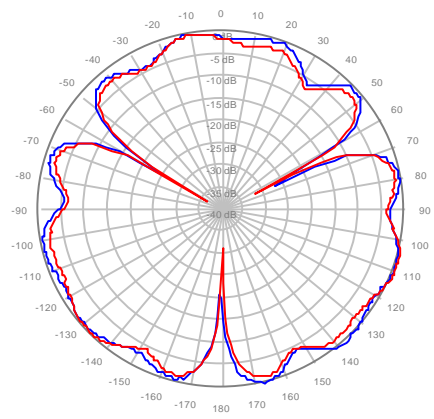

4U4MT360X06F20S0 Y2, ±Ports 1920-2200MHz

4U4MT360X06F20S0 Y3, ±Ports 1920-2200MHz

4U4MT360X06F20S0 Y4, ±Ports 1920-2200MHz

4U4MT360X06F40S0 Y1, ±Ports 1920-2200MHz

4U4MT360X06F40S0 Y2, ±Ports 1920-2200MHz