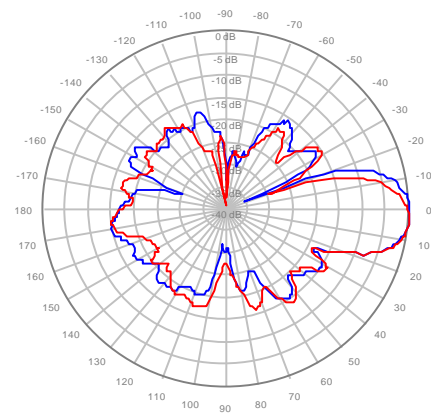

4U4MT360X06F60S0 Y3, ±Ports 1695-1880MHz

4U4MT360X06F60S0 Y4, ±Ports 1695-1880MHz

4U4MT360X06F20S0 Y1, ±Ports 1850-1990MHz

4U4MT360X06F20S0 Y2, ±Ports 1850-1990MHz

4U4MT360X06F20S0 Y3, ±Ports 1850-1990MHz