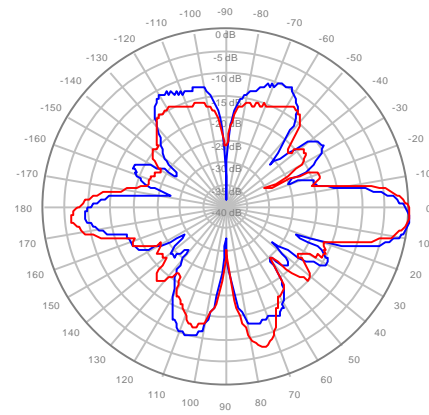

4U4MT360X06F40S0 Y1, ±Ports 2300-2700MHz