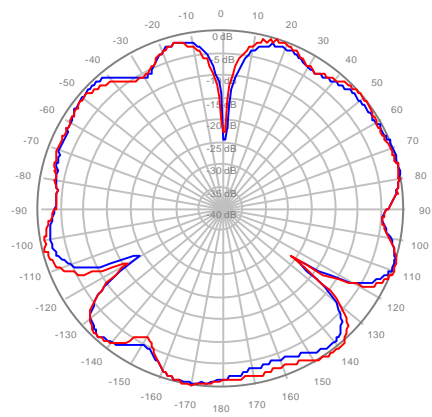

4U4MT360X06F60S0 Y1, ±Ports 1850-1990MHz

4U4MT360X06F60S0 Y2, ±Ports 1850-1990MHz

4U4MT360X06F60S0 Y3, ±Ports 1850-1990MHz

4U4MT360X06F60S0 Y4, ±Ports 1850-1990MHz

4U4MT360X06F20S0 Y1, ±Ports 1920-2200MHz