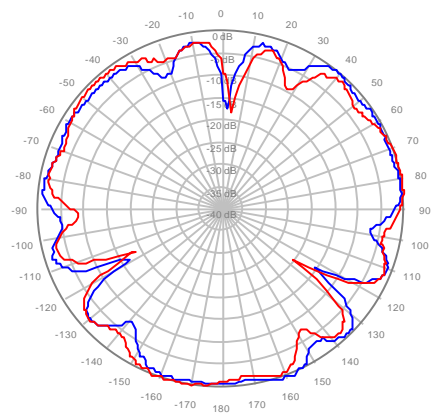

4U4MT360X06F40S0 Y3, ±Ports 2300-2700MHz