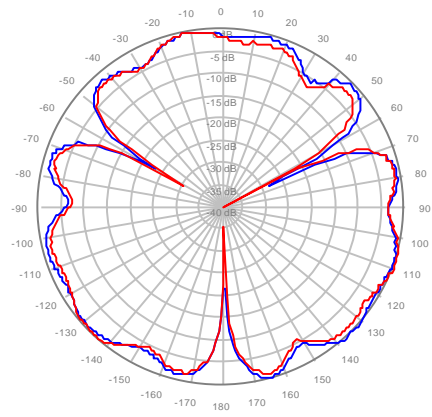

4U4MT360X06F40S0 Y3, ±Ports 1920-2200MHz

4U4MT360X06F40S0 Y4, ±Ports 1920-2200MHz

4U4MT360X06F60S0 Y1, ±Ports 1920-2200MHz

4U4MT360X06F60S0 Y2, ±Ports 1920-2200MHz

4U4MT360X06F60S0 Y3, ±Ports 1920-2200MHz