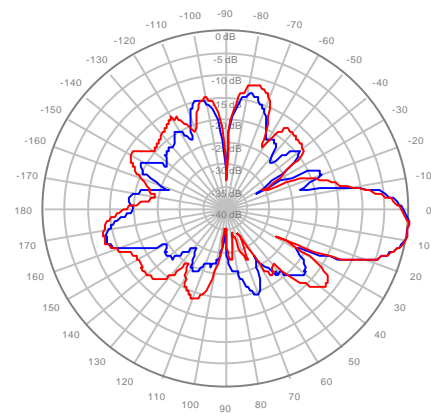

4U4MT360X06F60S0 Y1, ±Ports 1920-2200MHz