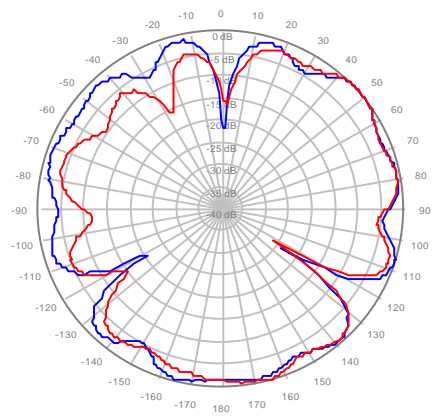

4U4MT360X06F60S0 Y4, ±Ports 1920-2200MHz