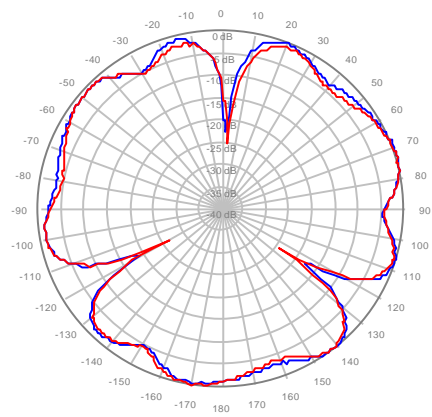

4U4MT360X06Fxys0 Patterns
26October2018

4U4MT360X06F20S0 Y1, ±Ports 1695-1880MHz

4U4MT360X06F20S0 Y2, ±Ports 1695-1880MHz

4U4MT360X06F20S0 Y3, ±Ports 1695-1880MHz

4U4MT360X06F20S0 Y4, ±Ports 1695-1880MHz

4U4MT360X06F40S0 Y1, ±Ports 1695-1880MHz