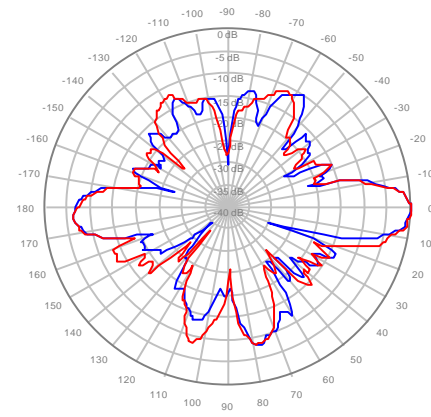

4U4MT360X06F20S0 Y2, ±Ports 2300-2700MHz