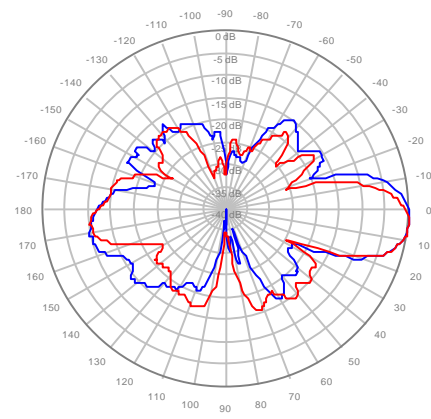

4U4MT360X06F40S0 Y2, ±Ports 1850-1990MHz