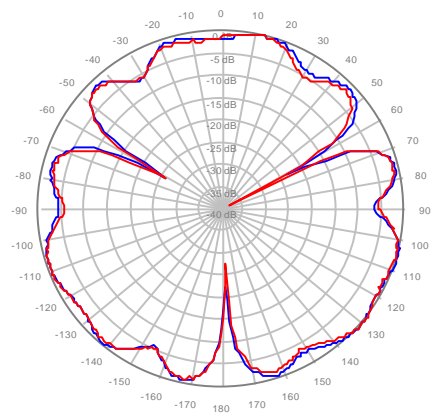

4U4MT360X06F60S0 Y1, ±Ports 1920-2200MHz