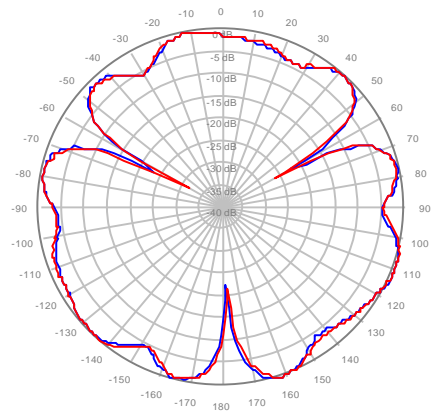

4U4MT360X06F20S0 Y1, ±Ports 1850-1990MHz