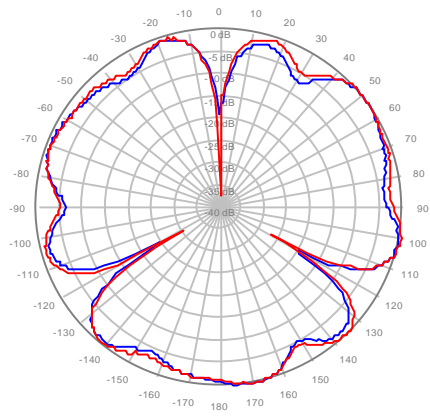

4U4MT360X06F20S0 Y4, ±Ports 1850-1990MHz

4U4MT360X06F40S0 Y1, ±Ports 1850-1990MHz

4U4MT360X06F40S0 Y2, ±Ports 1850-1990MHz

4U4MT360X06F40S0 Y3, ±Ports 1850-1990MHz

4U4MT360X06F40S0 Y4, ±Ports 1850-1990MHz