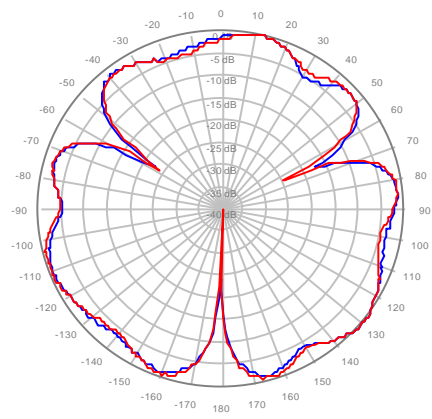

4U4MT360X06Fxys0 Patterns
26October2018

4U4MT360X06F20S0 Y1, ±Ports 1695-1880MHz

4U4MT360X06F20S0 Y2, ±Ports 1695-1880MHz

4U4MT360X06F20S0 Y3, ±Ports 1695-1880MHz

4U4MT360X06F20S0 Y4, ±Ports 1695-1880MHz

4U4MT360X06F40S0 Y1, ±Ports 1695-1880MHz