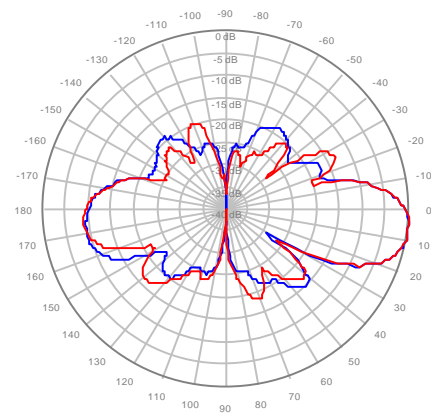

4U4MT360X06F40S0 Y2, ±Ports 1695-1880MHz

4U4MT360X06F40S0 Y3, ±Ports 1695-1880MHz

4U4MT360X06F40S0 Y4, ±Ports 1695-1880MHz

4U4MT360X06F60S0 Y1, ±Ports 1695-1880MHz

4U4MT360X06F60S0 Y2, ±Ports 1695-1880MHz