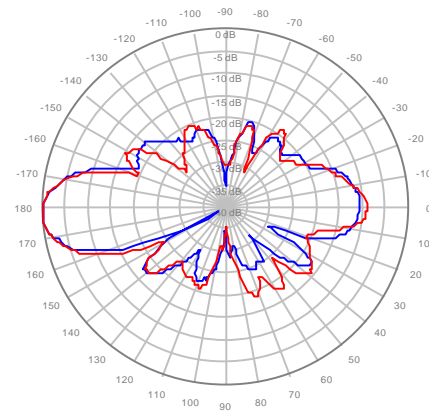

4U4MT360X06Fxys0 Patterns
26October2018

4U4MT360X06F20S0 Y1, ±Ports 1695-1880MHz

4U4MT360X06F20S0 Y2, ±Ports 1695-1880MHz

4U4MT360X06F20S0 Y3, ±Ports 1695-1880MHz

4U4MT360X06F20S0 Y4, ±Ports 1695-1880MHz

4U4MT360X06F40S0 Y1, ±Ports 1695-1880MHz