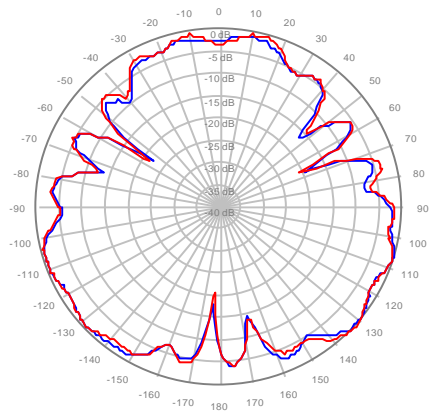

4U4MT360X06F60S0 Y2, ±Ports 2300-2700MHz

4U4MT360X06F60S0 Y3, ±Ports 2300-2700MHz

4U4MT360X06F60S0 Y4, ±Ports 2300-2700MHz

4U4MT360X06F00S0 Y5, ±Ports 3550-3700MHz

4U4MT360X06F00S0 Y6, ±Ports 3550-3700MHz