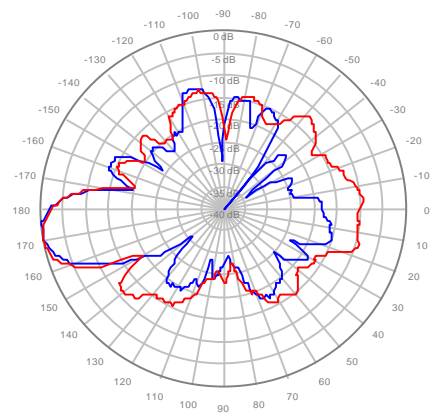

4U4MT360X06F60S0 Y4, ±Ports 1920-2200MHz