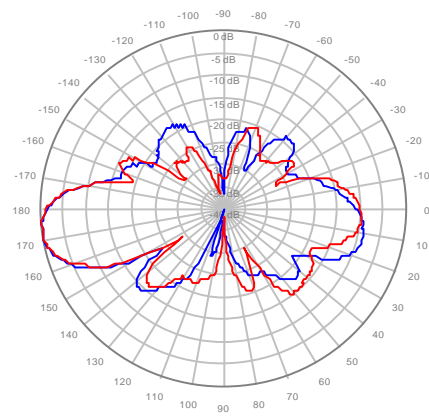

4U4MT360X06F60S0 Y3, ±Ports 1695-1880MHz