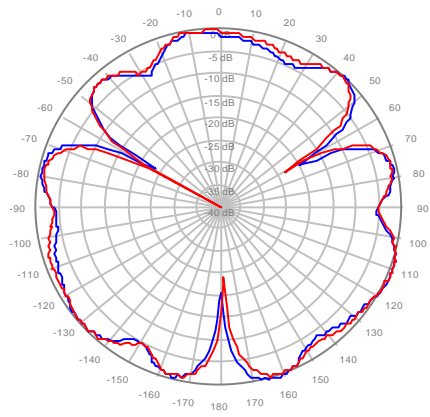

4U4MT360X06F40S0 Y1, ±Ports 1850-1990MHz