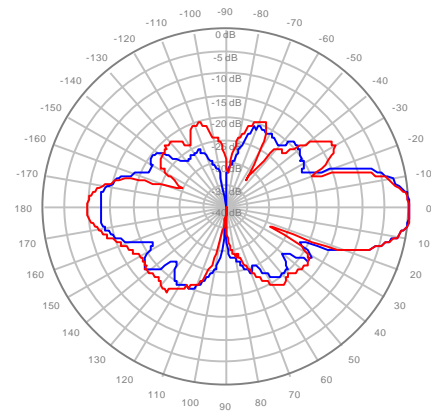

4U4MT360X06F20S0 Y1, ±Ports 1850-1990MHz