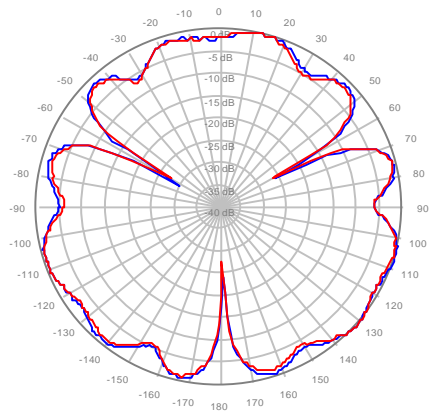

4U4MT360X06F60S0 Y1, ±Ports 1850-1990MHz

4U4MT360X06F60S0 Y2, ±Ports 1850-1990MHz

4U4MT360X06F60S0 Y3, ±Ports 1850-1990MHz

4U4MT360X06F60S0 Y4, ±Ports 1850-1990MHz

4U4MT360X06F20S0 Y1, ±Ports 1920-2200MHz