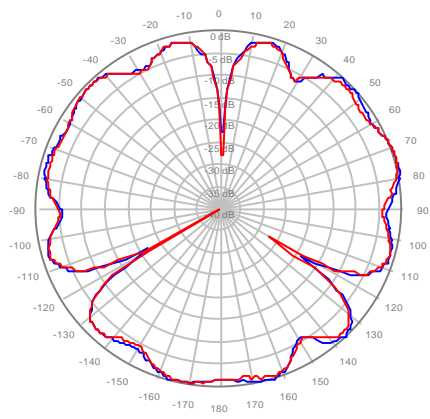

4U4MT360X06F40S0 Y3, ±Ports 1920-2200MHz