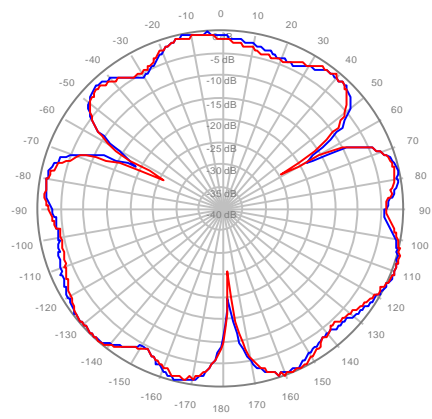

4U4MT360X06F40S0 Y2, ±Ports 1695-1880MHz

4U4MT360X06F40S0 Y3, ±Ports 1695-1880MHz

4U4MT360X06F40S0 Y4, ±Ports 1695-1880MHz

4U4MT360X06F60S0 Y1, ±Ports 1695-1880MHz

4U4MT360X06F60S0 Y2, ±Ports 1695-1880MHz