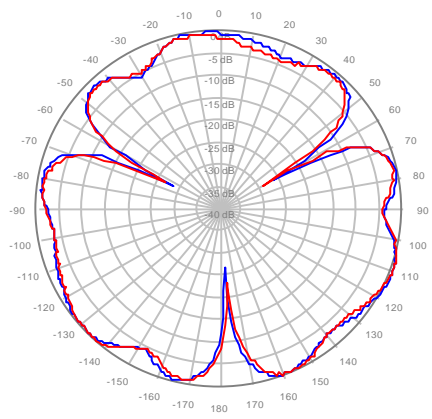

4U4MT360X06Fxys0 Patterns
26October2018

4U4MT360X06F20S0 Y1, ±Ports 1695-1880MHz

4U4MT360X06F20S0 Y2, ±Ports 1695-1880MHz

4U4MT360X06F20S0 Y3, ±Ports 1695-1880MHz

4U4MT360X06F20S0 Y4, ±Ports 1695-1880MHz

4U4MT360X06F40S0 Y1, ±Ports 1695-1880MHz