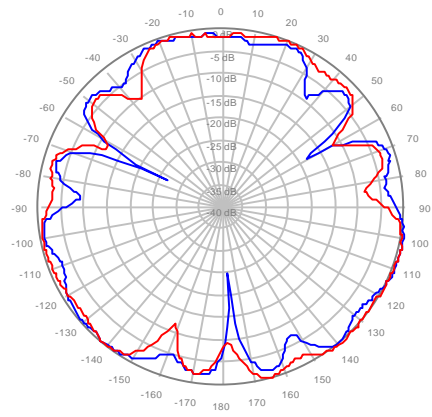

4U4MT360X06F20S0 Y2, ±Ports 2300-2700MHz