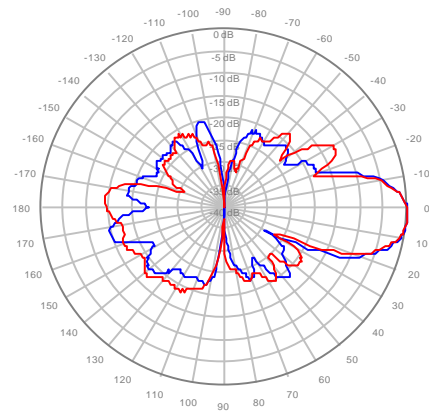

4U4MT360X06F40S0 Y1, ±Ports 1850-1990MHz