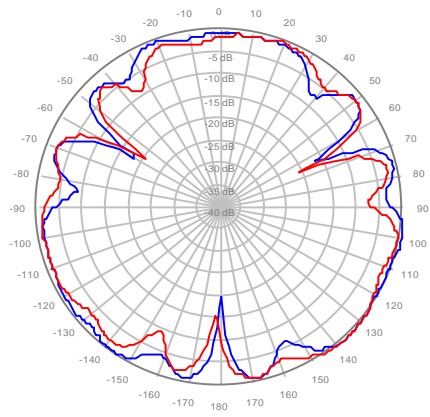

4U4MT360X06F40S0 Y1, ±Ports 2300-2700MHz

4U4MT360X06F40S0 Y2, ±Ports 2300-2700MHz

4U4MT360X06F40S0 Y3, ±Ports 2300-2700MHz

4U4MT360X06F40S0 Y4, ±Ports 2300-2700MHz

4U4MT360X06F60S0 Y1, ±Ports 2300-2700MHz