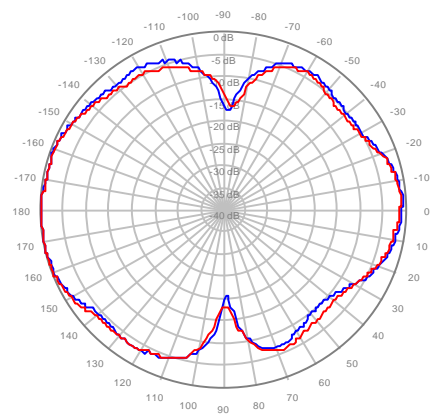

2C2U3MT360X06Fxys0 Patterns
25October2018

2C2U3MT360X06F00S0 R1, ± Ports 696-806 MHz

2C2U3MT360X06F00S0 R1, ± Ports 806-960 MHz

2C2U3MT360X06F00S0 R2, ± Ports 696-806 MHz

2C2U3MT360X06F00S0 R2, ± Ports 806-960 MHz