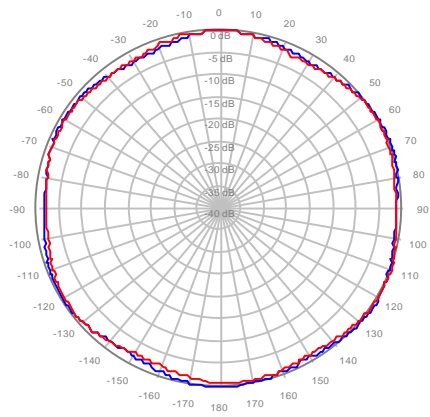

2C2U3MT360X06Fxys0 Patterns
25October2018

2C2U3MT360X06F00S0 R1, ± Ports 696-806 MHz

2C2U3MT360X06F00S0 R1, ± Ports 806-960 MHz

2C2U3MT360X06F00S0 R2, ± Ports 696-806 MHz

2C2U3MT360X06F00S0 R2, ± Ports 806-960 MHz