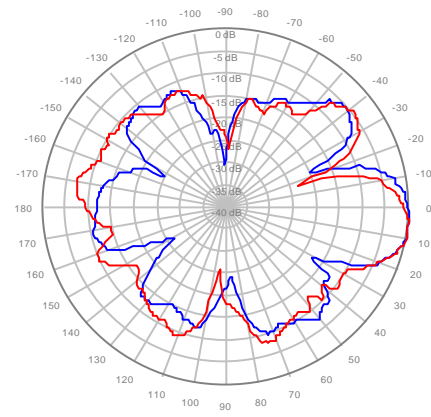

2C2U3MT360X06F06S0 Y2, ±Ports 2300-2700MHz