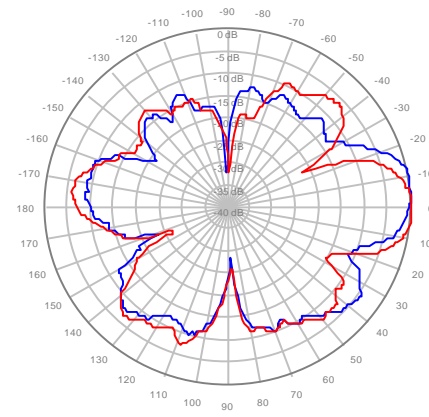

2C2U3MT360X06F02S0 Y2, ±Ports 2300-2700MHz