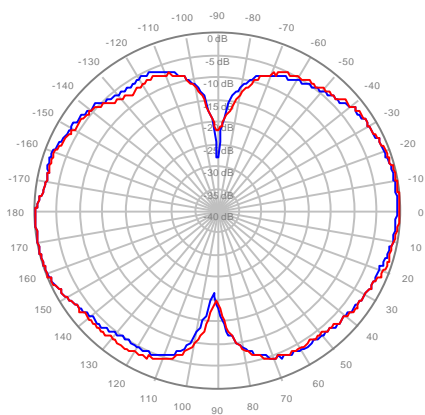

2C2U3MT360X06Fxys0 Patterns
25October2018

2C2U3MT360X06F00S0 R1, ± Ports 696-806 MHz

2C2U3MT360X06F00S0 R1, ± Ports 806-960 MHz

2C2U3MT360X06F00S0 R2, ± Ports 696-806 MHz

2C2U3MT360X06F00S0 R2, ± Ports 806-960 MHz