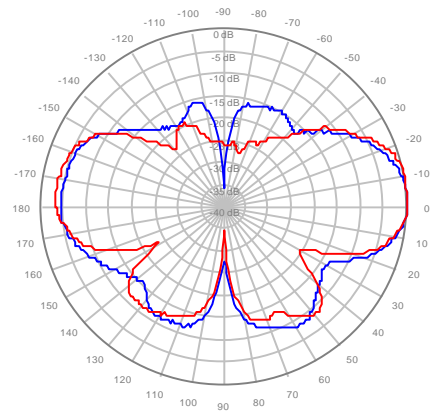

2C2U3MT360X06F04S0 Y2, ±Ports 1695-1880MHz

2C2U3MT360X06F06S0 Y1, ±Ports 1695-1880MHz

2C2U3MT360X06F06S0 Y2, ±Ports 1695-1880MHz

2C2U3MT360X06F00S0 Y1, ±Ports 1850-1990MHz

2C2U3MT360X06F00S0 Y2, ±Ports 1850-1990MHz