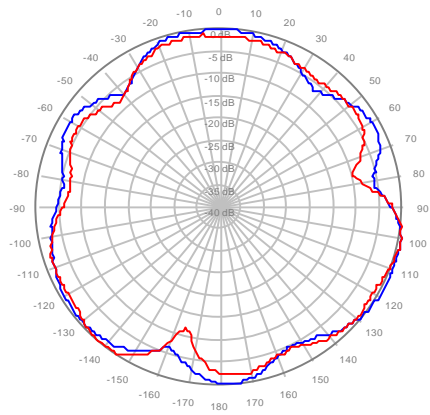

2C2U3MT360X06F06S0 Y1, ±Ports 1695-1880MHz