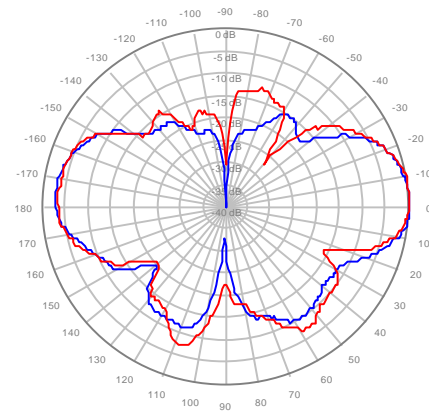

2C2U3MT360X06F02S0 Y1, ±Ports 1850-1990MHz