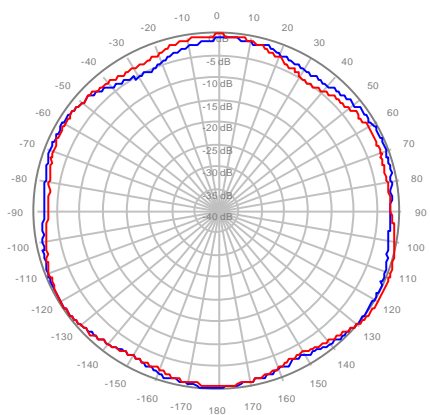

2C2U3MT360X06Fxys0 Patterns
25October2018

2C2U3MT360X06F00S0 R1, ± Ports 696-806 MHz

2C2U3MT360X06F00S0 R1, ± Ports 806-960 MHz

2C2U3MT360X06F00S0 R2, ± Ports 696-806 MHz

2C2U3MT360X06F00S0 R2, ± Ports 806-960 MHz