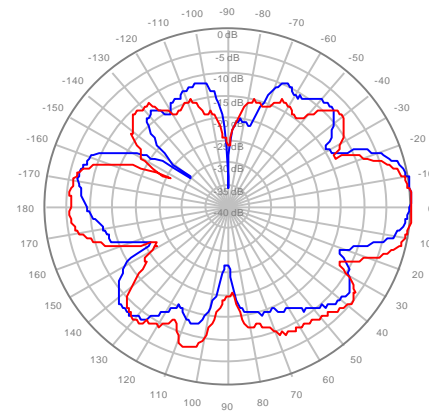

2C2U3MT360X06F02S0 Y1, ±Ports 2300-2700MHz