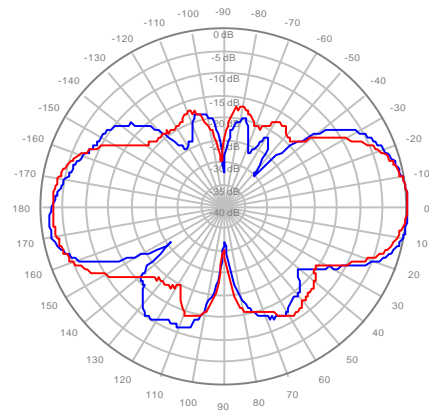

2C2U3MT360X06F02S0 Y1, ±Ports 1695-1880MHz