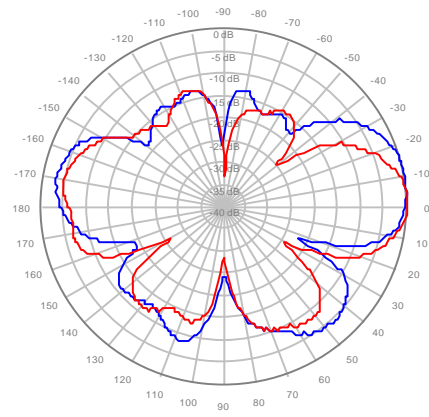

2C2U3MT360X06F00S0 Y2, ±Ports 2300-2700MHz