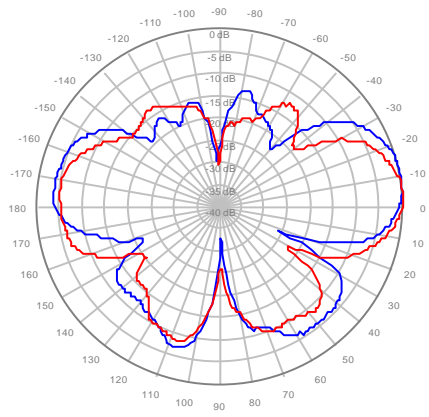

2C2U3MT360X06F06S0 Y2, ±Ports 1850-1990MHz

2C2U3MT360X06F00S0 Y1, ±Ports 1920-2200MHz

2C2U3MT360X06F00S0 Y2, ±Ports 1920-2200MHz

2C2U3MT360X06F02S0 Y1, ±Ports 1920-2200MHz

2C2U3MT360X06F02S0 Y2, ±Ports 1920-2200MHz