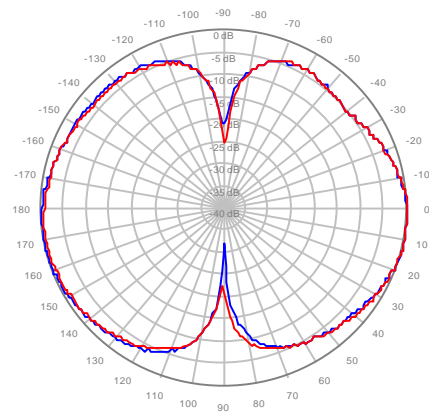

2C2U3MT360X06Fxys0 Patterns
25October2018

2C2U3MT360X06F00S0 R1, ± Ports 696-806 MHz

2C2U3MT360X06F00S0 R1, ± Ports 806-960 MHz

2C2U3MT360X06F00S0 R2, ± Ports 696-806 MHz

2C2U3MT360X06F00S0 R2, ± Ports 806-960 MHz