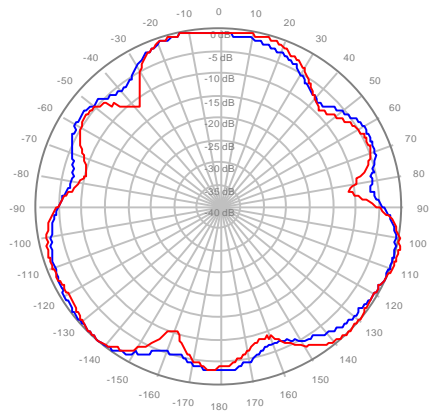

2C2U3MT360X06F02S0 Y1, ±Ports 1850-1990MHz