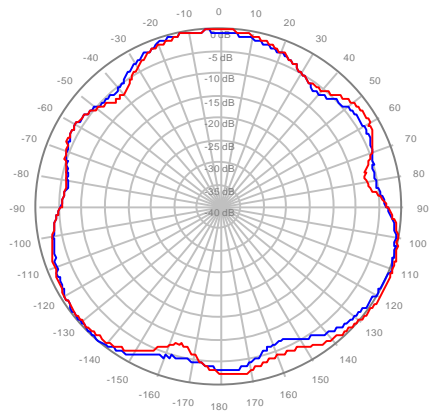

2C2U3MT360X06F02S0 Y1, ±Ports 1695-1880MHz