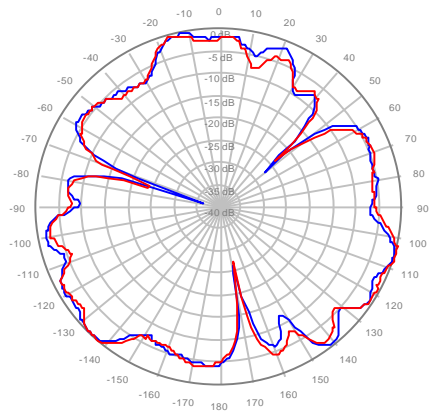

2C2U3MT360X06F06S0 Y1, ±Ports 2300-2700MHz

2C2U3MT360X06F06S0 Y2, ±Ports 2300-2700MHz

2C2U3MT360X06F00S0 Y3, ±Ports 3550-3700MHz

2C2U3MT360X06F00S0 Y4, ±Ports 3550-3700MHz

2C2U3MT360X06F00S0 V1, ±Ports 5150-5925MHz