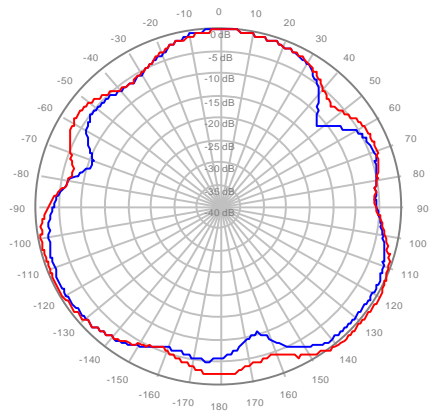

2C2U3MT360X06F00S0 Y2, ±Ports 1695-1880MHz