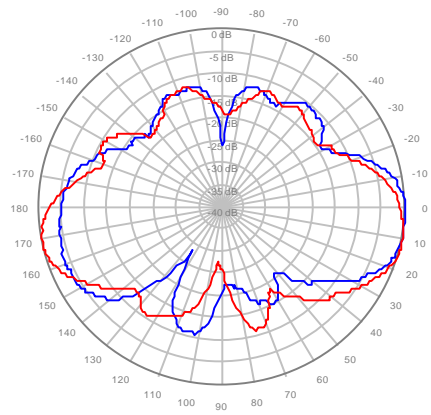

2C2U3MT360X06F06S0 Y2, ±Ports 1695-1880MHz