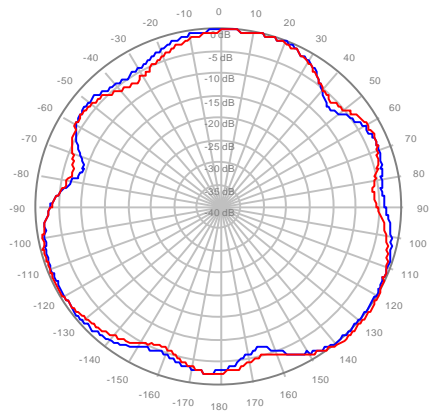

2C2U3MT360X06F00S0 Y1, ±Ports 1695-1880MHz

2C2U3MT360X06F00S0 Y2, ±Ports 1695-1880MHz

2C2U3MT360X06F02S0 Y1, ±Ports 1695-1880MHz

2C2U3MT360X06F02S0 Y2, ±Ports 1695-1880MHz

2C2U3MT360X06F04S0 Y1, ±Ports 1695-1880MHz