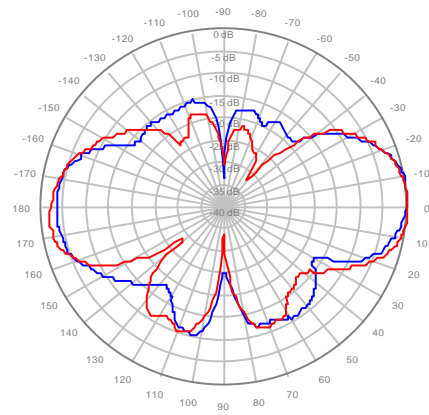

2C2U3MT360X06F00S0 Y1, ±Ports 1695-1880MHz

2C2U3MT360X06F00S0 Y2, ±Ports 1695-1880MHz

2C2U3MT360X06F02S0 Y1, ±Ports 1695-1880MHz

2C2U3MT360X06F02S0 Y2, ±Ports 1695-1880MHz

2C2U3MT360X06F04S0 Y1, ±Ports 1695-1880MHz