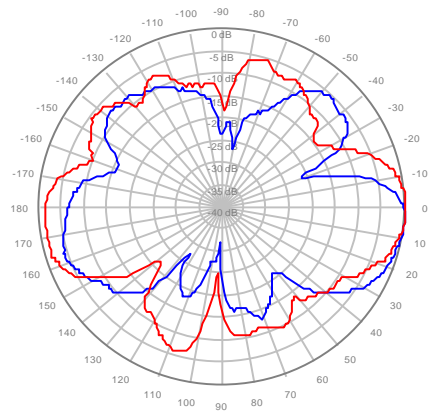

2C2U3MT360X06F04S0 Y1, ±Ports 1920-2200MHz