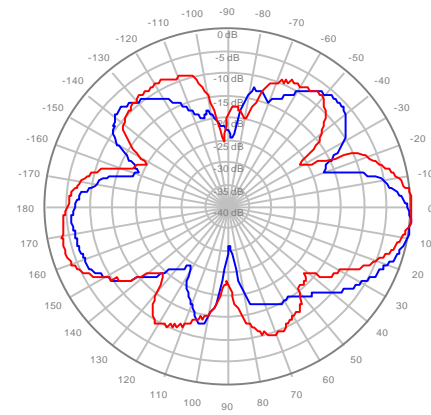

2C2U3MT360X06F04S0 Y2, ±Ports 1920-2200MHz