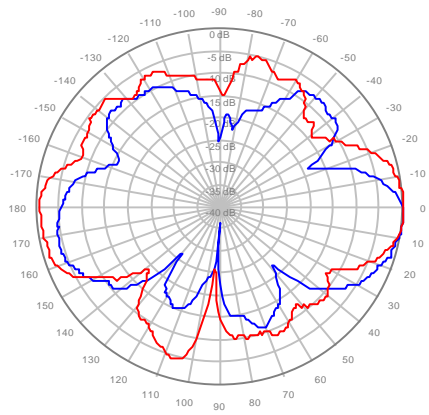

2C2U3MT360X06F06S0 Y1, ±Ports 1920-2200MHz