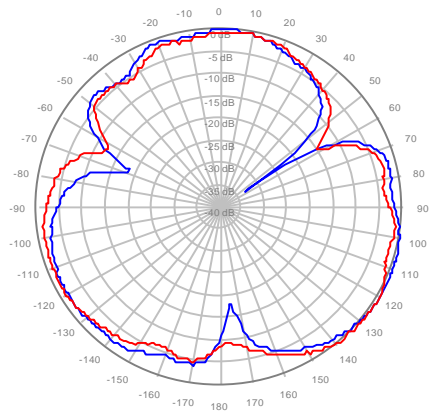

2C2U3MT360X06F00S0 Y2, ±Ports 2300-2700MHz

2C2U3MT360X06F02S0 Y1, ±Ports 2300-2700MHz

2C2U3MT360X06F02S0 Y2, ±Ports 2300-2700MHz

2C2U3MT360X06F04S0 Y1, ±Ports 2300-2700MHz

2C2U3MT360X06F04S0 Y2, ±Ports 2300-2700MHz