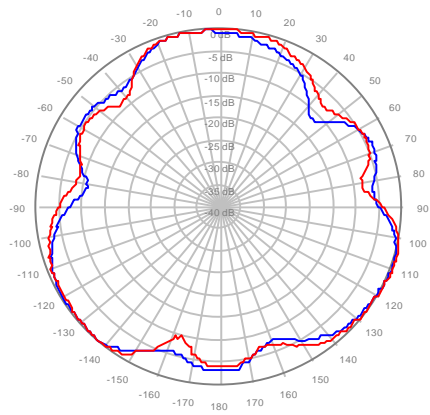

2C2U3MT360X06F04S0 Y2, ±Ports 1695-1880MHz

2C2U3MT360X06F06S0 Y1, ±Ports 1695-1880MHz

2C2U3MT360X06F06S0 Y2, ±Ports 1695-1880MHz

2C2U3MT360X06F00S0 Y1, ±Ports 1850-1990MHz

2C2U3MT360X06F00S0 Y2, ±Ports 1850-1990MHz