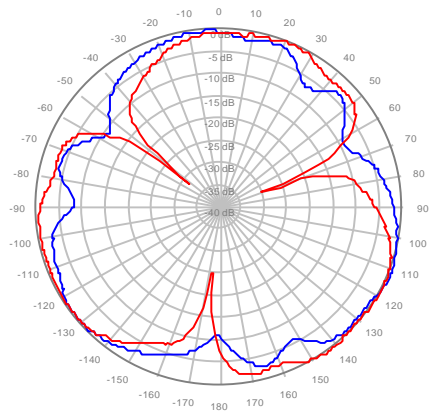

2C2U3MT360X06F02S0 Y2, ±Ports 2300-2700MHz