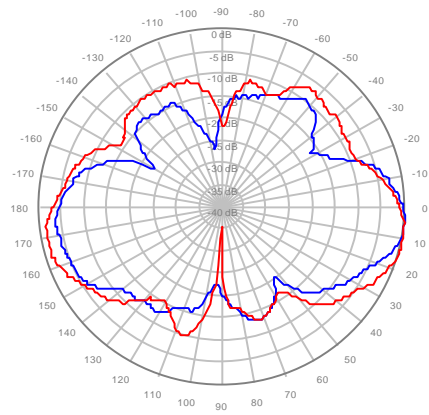

2C2U3MT360X06F04S0 Y1, ±Ports 1850-1990MHz