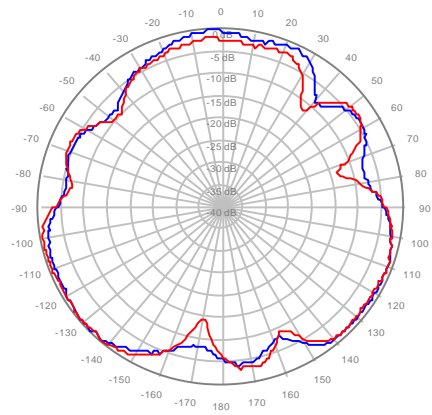

2C2U3MT360X06F04S0 Y2, ±Ports 1920-2200MHz