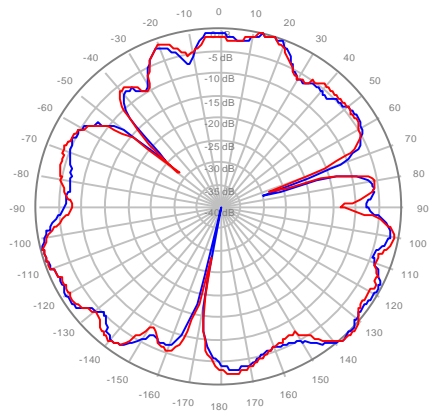

2C2U3MT360X06F00S0 Y3, ±Ports 3550-3700MHz