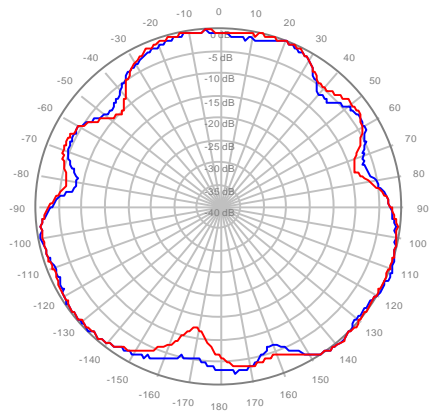

2C2U3MT360X06F06S0 Y2, ±Ports 1850-1990MHz

2C2U3MT360X06F00S0 Y1, ±Ports 1920-2200MHz

2C2U3MT360X06F00S0 Y2, ±Ports 1920-2200MHz

2C2U3MT360X06F02S0 Y1, ±Ports 1920-2200MHz

2C2U3MT360X06F02S0 Y2, ±Ports 1920-2200MHz