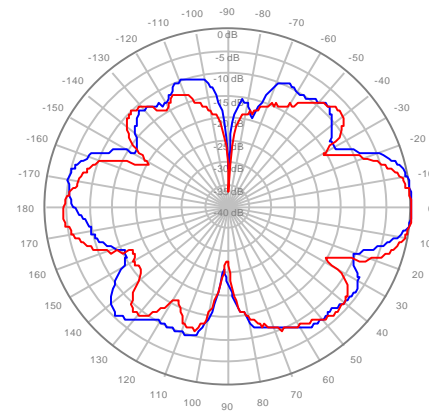

2C2U3MT360X06F04S0 Y1, ±Ports 1920-2200MHz

2C2U3MT360X06F04S0 Y2, ±Ports 1920-2200MHz

2C2U3MT360X06F06S0 Y1, ±Ports 1920-2200MHz

2C2U3MT360X06F06S0 Y2, ±Ports 1920-2200MHz

2C2U3MT360X06F00S0 Y1, ±Ports 2300-2700MHz