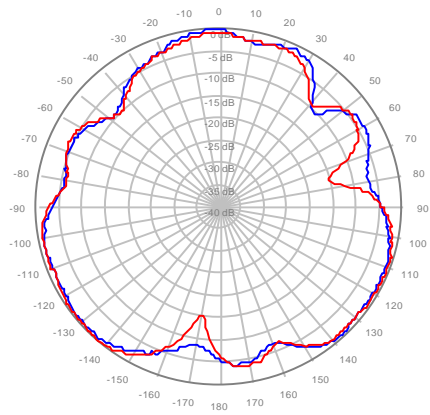

2C2U3MT360X06F04S0 Y1, ±Ports 1920-2200MHz

2C2U3MT360X06F04S0 Y2, ±Ports 1920-2200MHz

2C2U3MT360X06F06S0 Y1, ±Ports 1920-2200MHz

2C2U3MT360X06F06S0 Y2, ±Ports 1920-2200MHz

2C2U3MT360X06F00S0 Y1, ±Ports 2300-2700MHz