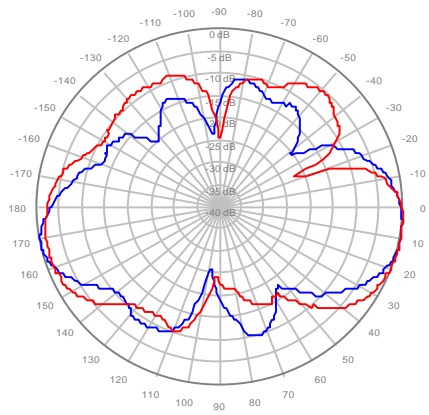

2C2U3MT360X06F06S0 Y1, ±Ports 1695-1880MHz