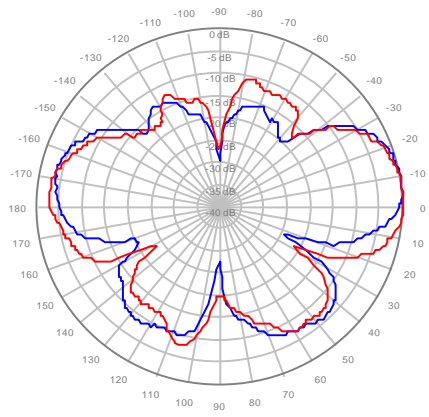

2C2U3MT360X06F06S0 Y2, ±Ports 1850-1990MHz

2C2U3MT360X06F00S0 Y1, ±Ports 1920-2200MHz

2C2U3MT360X06F00S0 Y2, ±Ports 1920-2200MHz

2C2U3MT360X06F02S0 Y1, ±Ports 1920-2200MHz

2C2U3MT360X06F02S0 Y2, ±Ports 1920-2200MHz