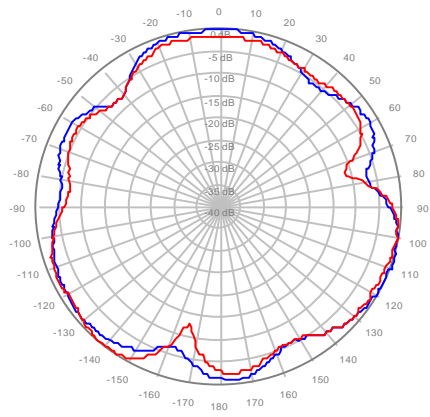

2C2U3MT360X06F00S0 Y1, ±Ports 1695-1880MHz

2C2U3MT360X06F00S0 Y2, ±Ports 1695-1880MHz

2C2U3MT360X06F02S0 Y1, ±Ports 1695-1880MHz

2C2U3MT360X06F02S0 Y2, ±Ports 1695-1880MHz

2C2U3MT360X06F04S0 Y1, ±Ports 1695-1880MHz