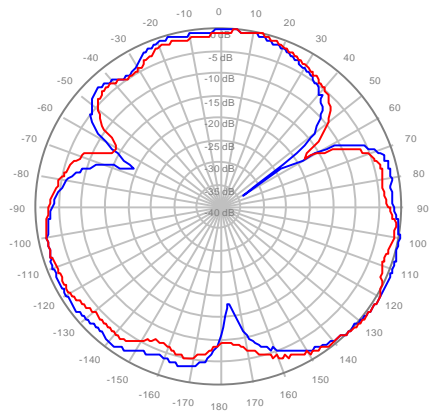

2C2U3MT360X06F06S0 Y1, ±Ports 2300-2700MHz