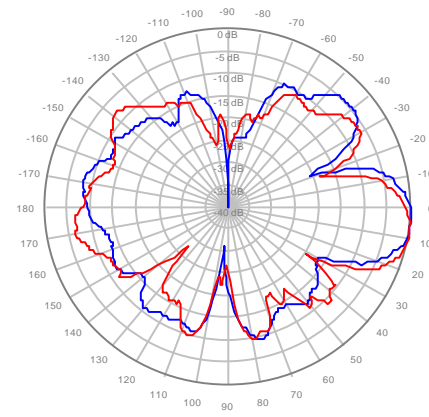

2C2U3MT360X06F00S0 Y2, ±Ports 2300-2700MHz

2C2U3MT360X06F02S0 Y1, ±Ports 2300-2700MHz

2C2U3MT360X06F02S0 Y2, ±Ports 2300-2700MHz

2C2U3MT360X06F04S0 Y1, ±Ports 2300-2700MHz

2C2U3MT360X06F04S0 Y2, ±Ports 2300-2700MHz