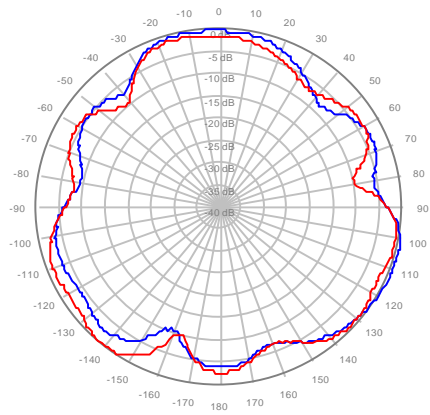

2C2U3MT360X06F04S0 Y1, ±Ports 1850-1990MHz