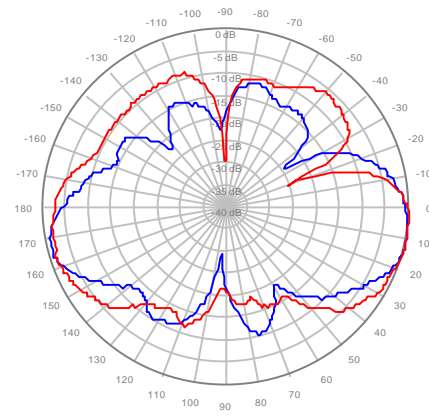

2C2U3MT360X06F00S0 Y1, ±Ports 1695-1880MHz

2C2U3MT360X06F00S0 Y2, ±Ports 1695-1880MHz

2C2U3MT360X06F02S0 Y1, ±Ports 1695-1880MHz

2C2U3MT360X06F02S0 Y2, ±Ports 1695-1880MHz

2C2U3MT360X06F04S0 Y1, ±Ports 1695-1880MHz