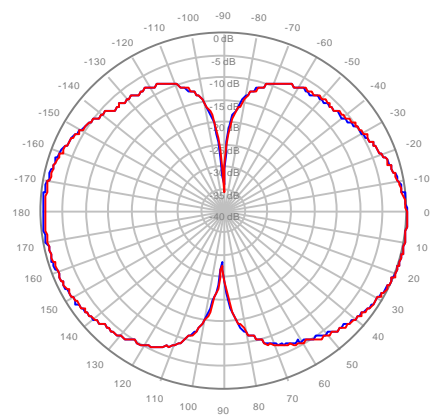

2C2U3MT360X06Fxys0 Patterns
25October2018

2C2U3MT360X06F00S0 R1, ± Ports 696-806 MHz

2C2U3MT360X06F00S0 R1, ± Ports 806-960 MHz

2C2U3MT360X06F00S0 R2, ± Ports 696-806 MHz

2C2U3MT360X06F00S0 R2, ± Ports 806-960 MHz