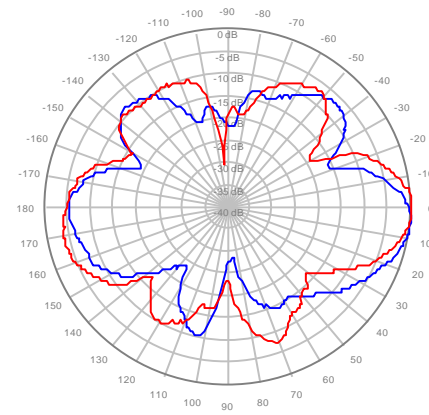

2C2U3MT360X06F04S0 Y1, ±Ports 1920-2200MHz

2C2U3MT360X06F04S0 Y2, ±Ports 1920-2200MHz

2C2U3MT360X06F06S0 Y1, ±Ports 1920-2200MHz

2C2U3MT360X06F06S0 Y2, ±Ports 1920-2200MHz

2C2U3MT360X06F00S0 Y1, ±Ports 2300-2700MHz