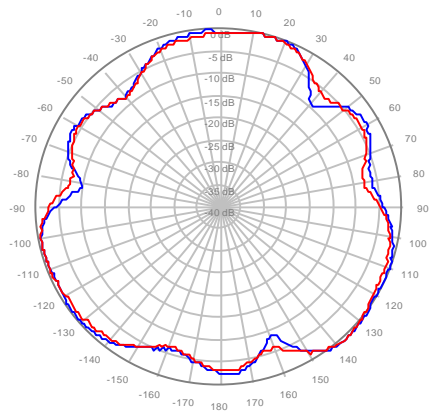

2C2U3MT360X06F02S0 Y2, ±Ports 1850-1990MHz