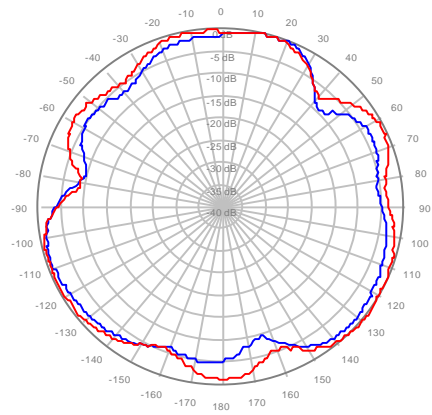

2C2U3MT360X06F04S0 Y2, ±Ports 1695-1880MHz