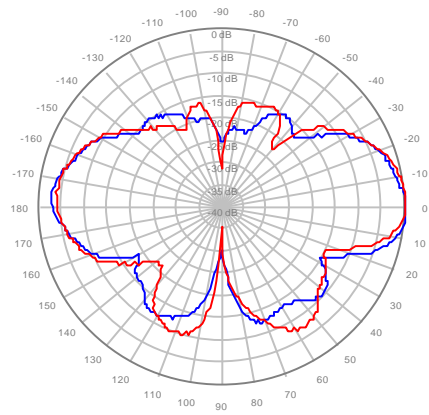

2C2U3MT360X06F04S0 Y2, ±Ports 1695-1880MHz

2C2U3MT360X06F06S0 Y1, ±Ports 1695-1880MHz

2C2U3MT360X06F06S0 Y2, ±Ports 1695-1880MHz

2C2U3MT360X06F00S0 Y1, ±Ports 1850-1990MHz

2C2U3MT360X06F00S0 Y2, ±Ports 1850-1990MHz