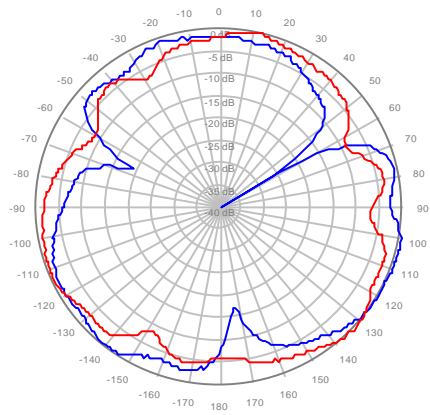

2C2U3MT360X06F04S0 Y1, ±Ports 1920-2200MHz

2C2U3MT360X06F04S0 Y2, ±Ports 1920-2200MHz

2C2U3MT360X06F06S0 Y1, ±Ports 1920-2200MHz

2C2U3MT360X06F06S0 Y2, ±Ports 1920-2200MHz

2C2U3MT360X06F00S0 Y1, ±Ports 2300-2700MHz