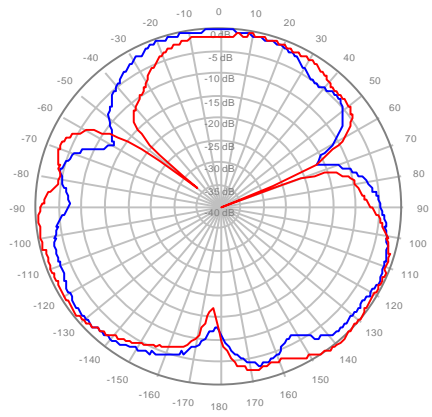

2C2U3MT360X06F06S0 Y2, ±Ports 2300-2700MHz