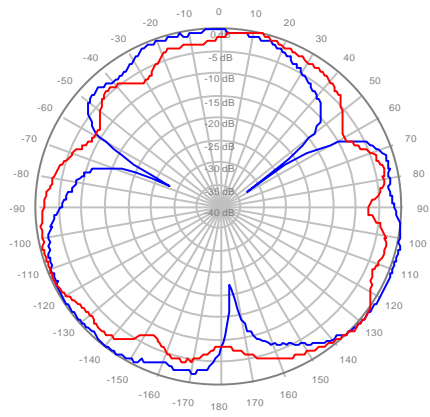

2C2U3MT360X06F02S0 Y1, ±Ports 2300-2700MHz