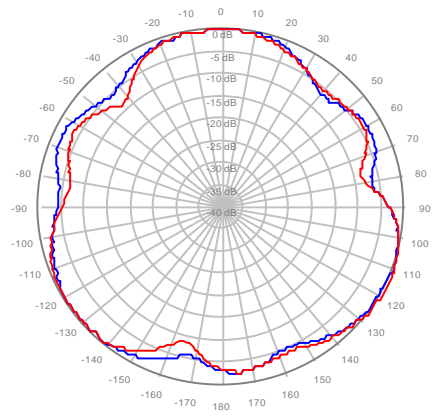

2C2U3MT360X06F00S0 Y1, ±Ports 1695-1880MHz