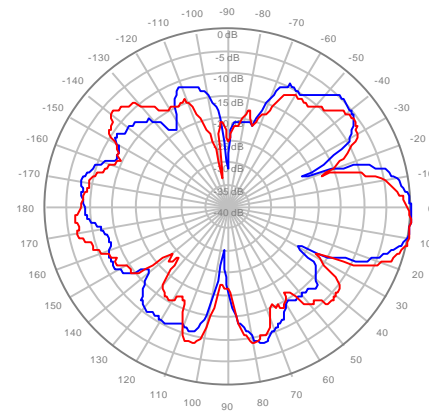

2C2U3MT360X06F06S0 Y1, ±Ports 2300-2700MHz