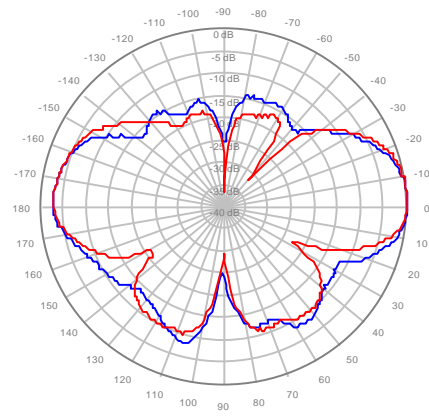

2C2U3MT360X06F02S0 Y2, ±Ports 1850-1990MHz