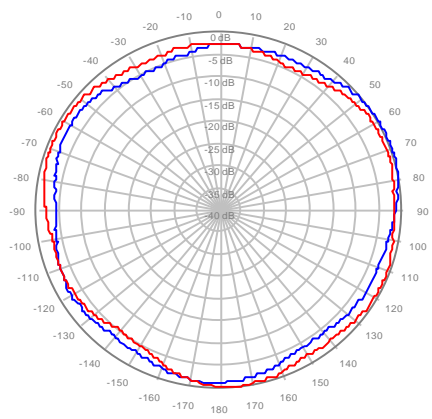

2C2U3MT360X06Fxys0 Patterns
25October2018

2C2U3MT360X06F00S0 R1, ± Ports 696-806 MHz

2C2U3MT360X06F00S0 R1, ± Ports 806-960 MHz

2C2U3MT360X06F00S0 R2, ± Ports 696-806 MHz

2C2U3MT360X06F00S0 R2, ± Ports 806-960 MHz