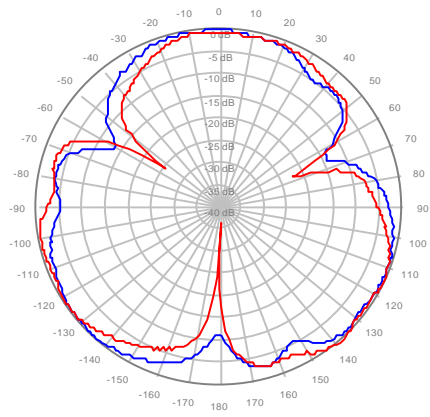

2C2U3MT360X06F00S0 Y2, ±Ports 2300-2700MHz

2C2U3MT360X06F02S0 Y1, ±Ports 2300-2700MHz

2C2U3MT360X06F02S0 Y2, ±Ports 2300-2700MHz

2C2U3MT360X06F04S0 Y1, ±Ports 2300-2700MHz

2C2U3MT360X06F04S0 Y2, ±Ports 2300-2700MHz