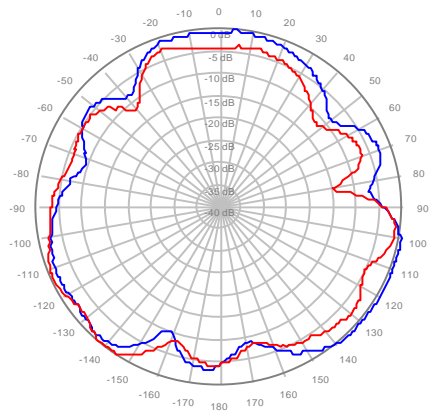

2C2U3MT360X06F06S0 Y1, ±Ports 1920-2200MHz