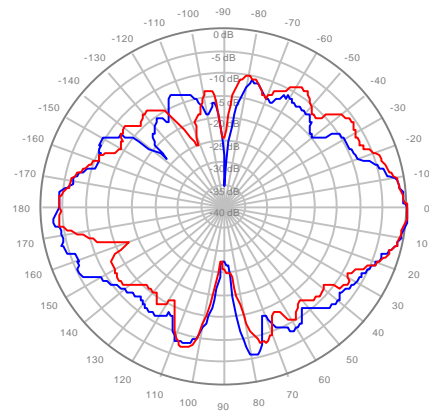

2C2U3MT360X06F06S0 Y1, ±Ports 2300-2700MHz

2C2U3MT360X06F06S0 Y2, ±Ports 2300-2700MHz

2C2U3MT360X06F00S0 Y3, ±Ports 3550-3700MHz

2C2U3MT360X06F00S0 Y4, ±Ports 3550-3700MHz

2C2U3MT360X06F00S0 V1, ±Ports 5150-5925MHz