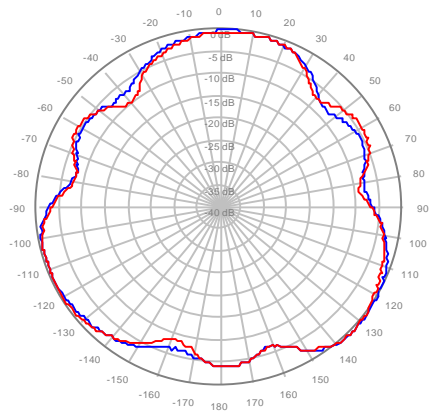

2C2U3MT360X06F04S0 Y2, ±Ports 1695-1880MHz

2C2U3MT360X06F06S0 Y1, ±Ports 1695-1880MHz

2C2U3MT360X06F06S0 Y2, ±Ports 1695-1880MHz

2C2U3MT360X06F00S0 Y1, ±Ports 1850-1990MHz

2C2U3MT360X06F00S0 Y2, ±Ports 1850-1990MHz