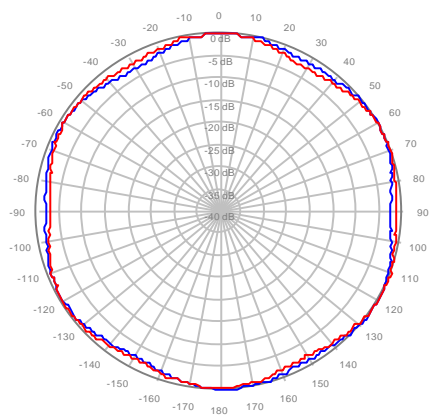

2C2U3MT360X06Fxys0 Patterns
25October2018

2C2U3MT360X06F00S0 R1, ± Ports 696-806 MHz

2C2U3MT360X06F00S0 R1, ± Ports 806-960 MHz

2C2U3MT360X06F00S0 R2, ± Ports 696-806 MHz

2C2U3MT360X06F00S0 R2, ± Ports 806-960 MHz