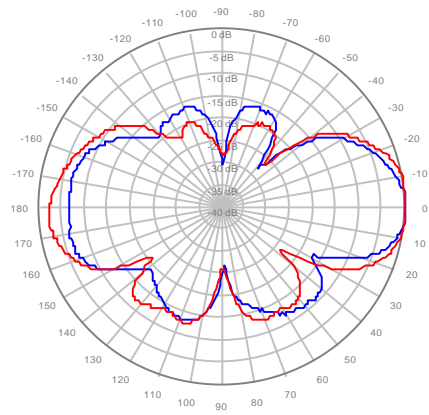

2C2U3MT360X06F00S0 Y2, ±Ports 1695-1880MHz