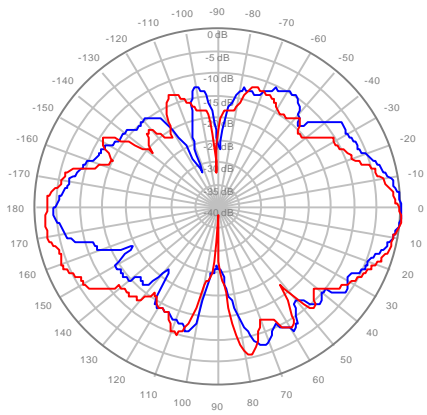

2C2U3MT360X06F00S0 Y3, ±Ports 3550-3700MHz