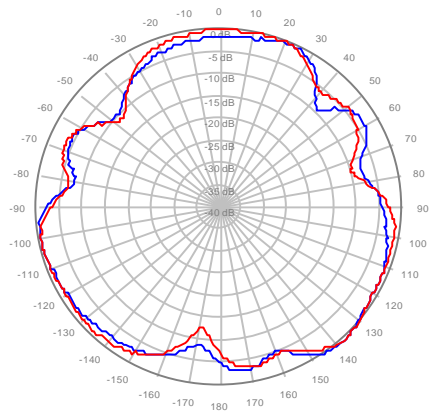

2C2U3MT360X06F00S0 Y2, ±Ports 2300-2700MHz