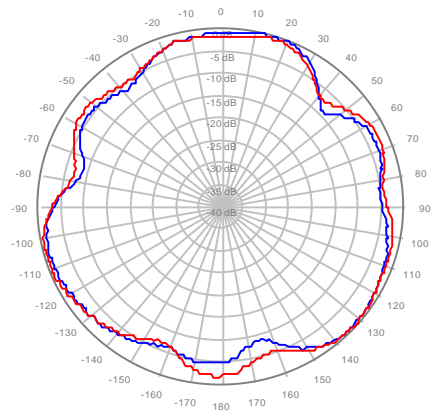

2C2U3MT360X06F06S0 Y2, ±Ports 1695-1880MHz