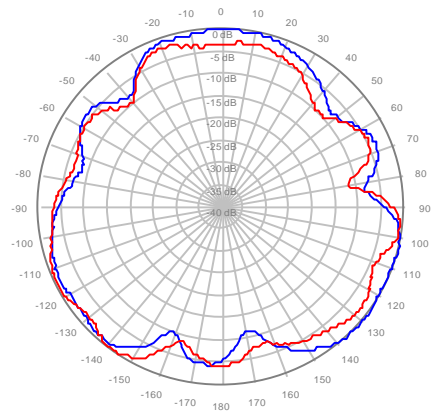

2C2U3MT360X06F04S0 Y1, ±Ports 1920-2200MHz