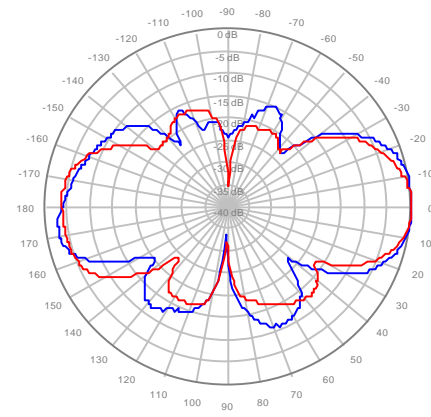

2C2U3MT360X06F00S0 Y1, ±Ports 1695-1880MHz