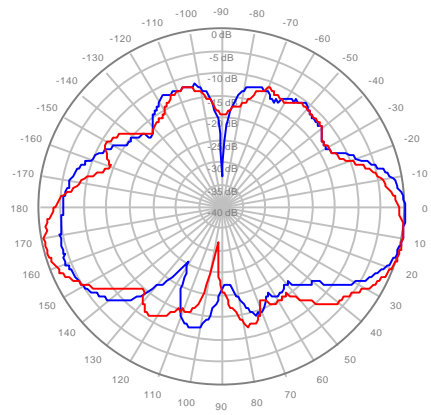

2C2U3MT360X06F04S0 Y2, ±Ports 1695-1880MHz