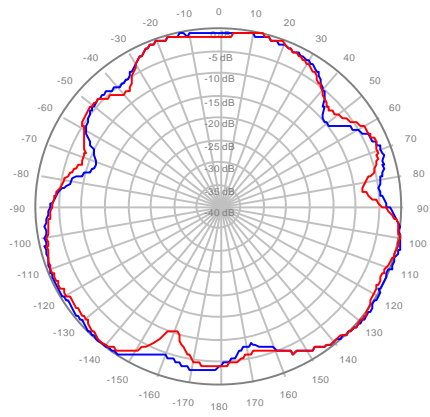

2C2U3MT360X06F06S0 Y2, ±Ports 1850-1990MHz

2C2U3MT360X06F00S0 Y1, ±Ports 1920-2200MHz

2C2U3MT360X06F00S0 Y2, ±Ports 1920-2200MHz

2C2U3MT360X06F02S0 Y1, ±Ports 1920-2200MHz

2C2U3MT360X06F02S0 Y2, ±Ports 1920-2200MHz