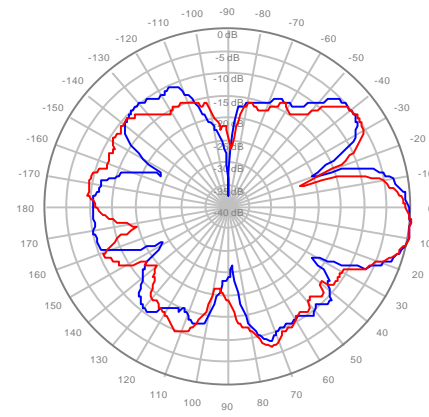

2C2U3MT360X06F00S0 Y2, ±Ports 2300-2700MHz

2C2U3MT360X06F02S0 Y1, ±Ports 2300-2700MHz

2C2U3MT360X06F02S0 Y2, ±Ports 2300-2700MHz

2C2U3MT360X06F04S0 Y1, ±Ports 2300-2700MHz

2C2U3MT360X06F04S0 Y2, ±Ports 2300-2700MHz