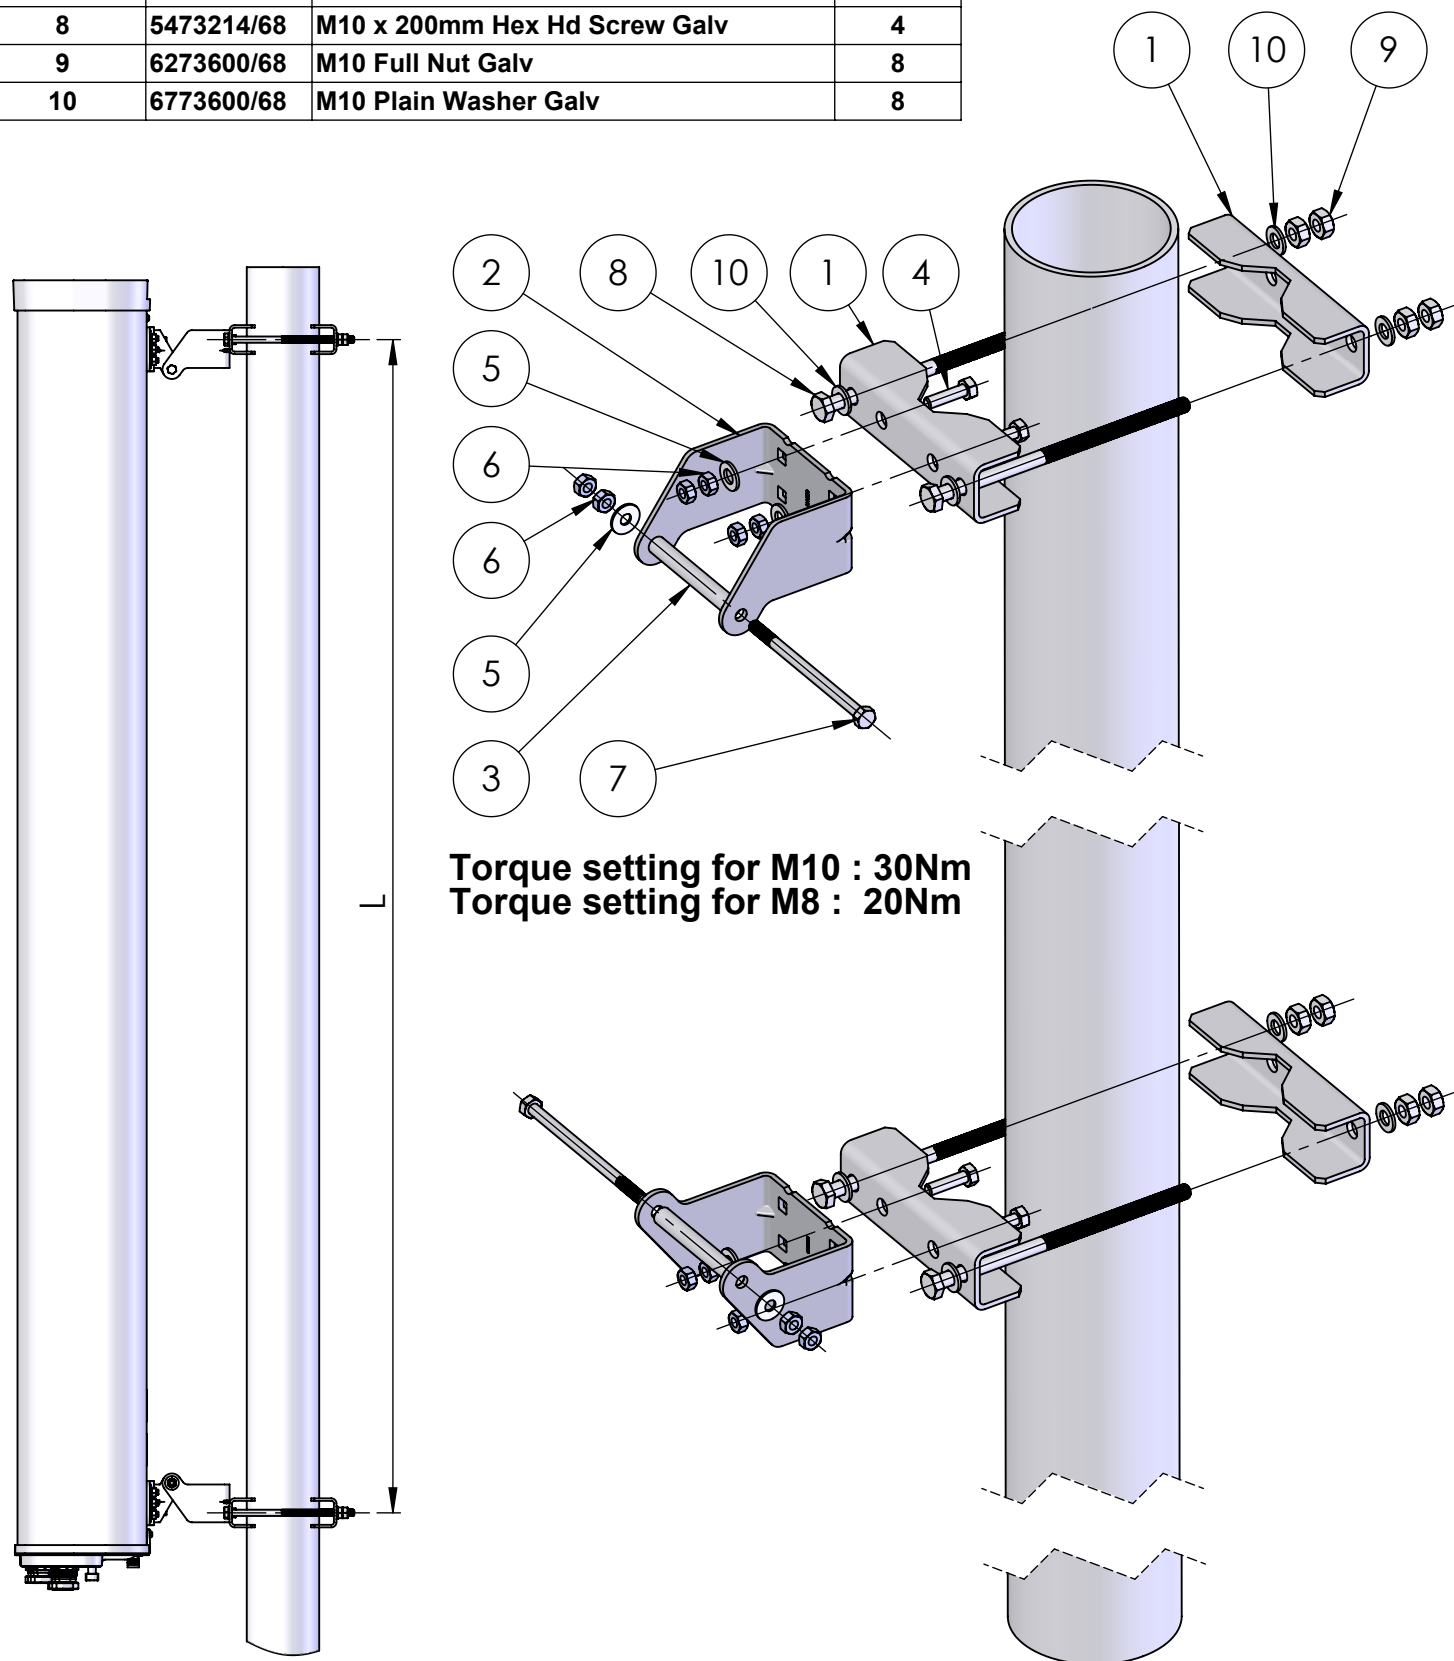

Item n°	Part n°	Description	Quantity
1	M6579	MOUNTING BRACKET CLAMP (7688)	4
2	O8284	LONG SCISSOR MOUNTING BRACKET	2
3	M6580	TILT SPACING BAR	2
4	5473130/68	M8 x 30mm Hex Hd Screw Galv	4
5	6773500/68	M8 Plain Washer Galv	6
6	6273400/68	M8 Full Nut Galv	12
7	4473163/68	M8 x 130mm Hex Hd Bolt Galv	2
8	5473214/68	M10 x 200mm Hex Hd Screw Galv	4
9	6273600/68	M10 Full Nut Galv	8
10	6773600/68	M10 Plain Washer Galv	8

Ø48-115 POLE MOUNTING INSTALLATION WITH BRACKET