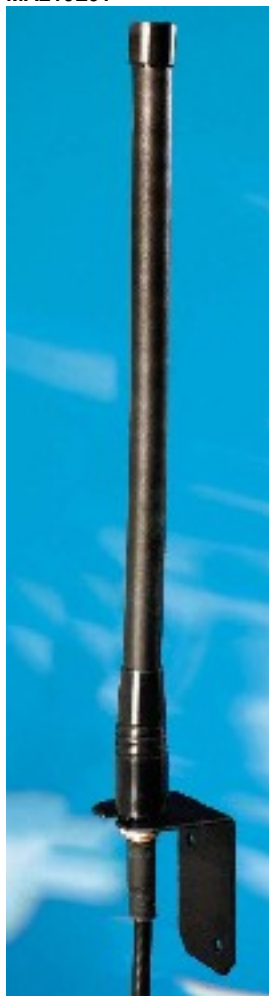

MA210L01

VHF Antenna with bracket & rubber whip

Type :	MA210L01
Frequency :	156 - 163
Description :	Omnidirectionnal antenna 1/4 shortened
Gain (dB) :	0
Termination :	30 m RG58 cable
Bracket :	Metallic bracket 20 mm horizontal length
Maximum Power (Watts) :	25
Length (cm) :	20,5
Weight (kg) :	1,3